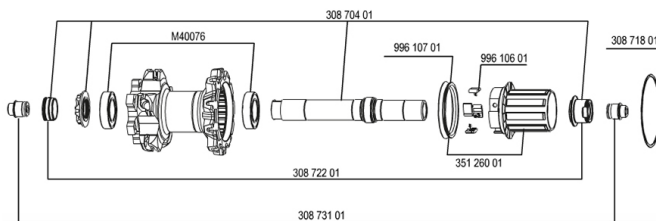

RUEDAS REFERENCIAS

127789	CROSSMAX STDISCO12.6T RR	307572	CROSSMAX STDISCO12LeftyPR
129577	CROSSMAX STDISCO12.6T PR 15mm		

RIMS

&NBSP;:

35114013	REAR CROSSMAX ST RIM
----------	----------------------

SPOKES

30864401	10 SPOKES M7/7 BLK OPP.DRV CROSSMAX ST 12 269mm
30864301	11 SPOKES M7/7 BLK DRV CROSSMAX ST 12 239mm

HUB SHELLS

35126001	ITS-4 FREEWHEEL BODY + SEAL 2013 (WITHOUT PAWLS)
99610601	ITS4 PAWLS KIT
30871801	ELASTIC RING 56mm diam.
M40076	HUB BEARINGS 17x30x7 6903 x 2
30870401	REAR AXLE KIT ITS4 135mm D6T/DCL 2012
99610701	ITS4 SEAL

ADAPTERS

30872201	FORK REST ITS-4 135mm REAR AXLE > 2012
30873101	2 REAR REDUCERS 12/9,5mm 2012 ITS4 HUB

MAVIC *Crossmax ST*

Specifications
PESOS DE RUEDAS