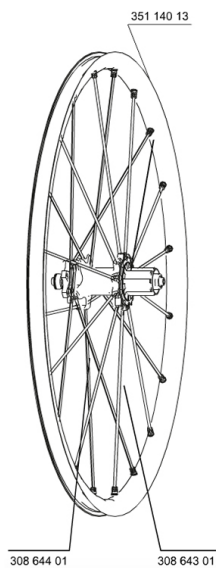

RUEDAS REFERENCIAS

127789	CROSSMAX STDISCO12.6T RR	307572	CROSSMAX STDISCO12LeftyPR
129577	CROSSMAX STDISCO12.6T PR 15mm		

RIMS

&NBSP;:

35114013	REAR CROSSMAX ST RIM
----------	----------------------

SPOKES

30864301	11 SPOKES M7/7 BLK DRV CROSSMAX ST 12 239mm
30864401	10 SPOKES M7/7 BLK OPP.DRV CROSSMAX ST 12 269mm

HUB SHELLS

30871801	ELASTIC RING 56mm diam.
M40076	HUB BEARINGS 17x30x7 6903 x 2
30870401	REAR AXLE KIT ITS4 135mm D6T/DCL 2012
99610701	ITS4 SEAL
35126001	ITS-4 FREEWHEEL BODY + SEAL 2013 (WITHOUT PAWLS)
99610601	ITS4 PAWLS KIT

ADAPTERS

30873101	2 REAR REDUCERS 12/9,5mm 2012 ITS4 HUB
30872201	FORK REST ITS-4 135mm REAR AXLE > 2012

MAVIC *Crossmax ST*

Specifications

PESOS DE RUEDAS