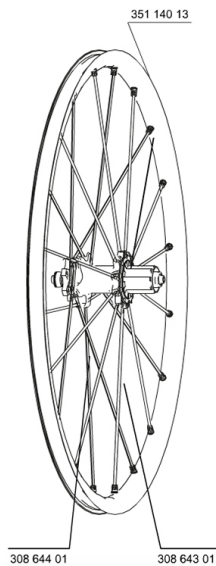

RUEDAS REFERENCIAS

127789	CROSSMAX STDISCO12.6T RR	307572	CROSSMAX STDISCO12LeftyPR
129577	CROSSMAX STDISCO12.6T PR 15mm		

RIMS

&NBSP;:

35114013	REAR CROSSMAX ST RIM
----------	----------------------

SPOKES

30864401	10 SPOKES M7/7 BLK OPP.DRV CROSSMAX ST 12 269mm
30864301	11 SPOKES M7/7 BLK DRV CROSSMAX ST 12 239mm

HUB SHELLS

35126001	ITS-4 FREEWHEEL BODY + SEAL 2013 (WITHOUT PAWLS)
99610601	ITS4 PAWLS KIT
30871801	ELASTIC RING 56mm diam.
M40076	HUB BEARINGS 17x30x7 6903 x 2
30870401	REAR AXLE KIT ITS4 135mm D6T/DCL 2012
99610701	ITS4 SEAL

ADAPTERS

30872201	FORK REST ITS-4 135mm REAR AXLE > 2012
30873101	2 REAR REDUCERS 12/9,5mm 2012 ITS4 HUB

MAVIC *Crossmax ST*

Specifications
PESOS DE RUEDAS