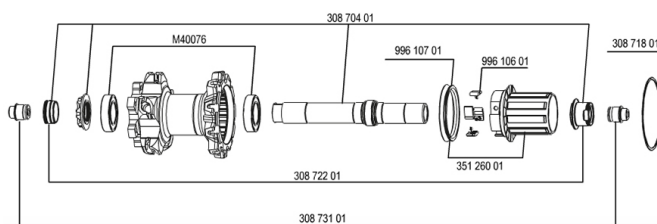

RUEDAS REFERENCIAS

127789	CROSSMAX STDISCO12.6T RR	307572	CROSSMAX STDISCO12LeftyPR
129577	CROSSMAX STDISCO12.6T PR 15mm		

RIMS

&NBSP;:

35114013	REAR CROSSMAX ST RIM
----------	----------------------

SPOKES

30864301	11 SPOKES M7/7 BLK DRV CROSSMAX ST 12 239mm
30864401	10 SPOKES M7/7 BLK OPP.DRV CROSSMAX ST 12 269mm

HUB SHELLS

30871801	ELASTIC RING 56mm diam.
M40076	HUB BEARINGS 17x30x7 6903 x 2
30870401	REAR AXLE KIT ITS4 135mm D6T/DCL 2012
99610701	ITS4 SEAL
35126001	ITS-4 FREEWHEEL BODY + SEAL 2013 (WITHOUT PAWLS)
99610601	ITS4 PAWLS KIT

ADAPTERS

30873101	2 REAR REDUCERS 12/9,5mm 2012 ITS4 HUB
30872201	FORK REST ITS-4 135mm REAR AXLE > 2012

MAVIC *Crossmax ST*

Specifications

PESOS DE RUEDAS