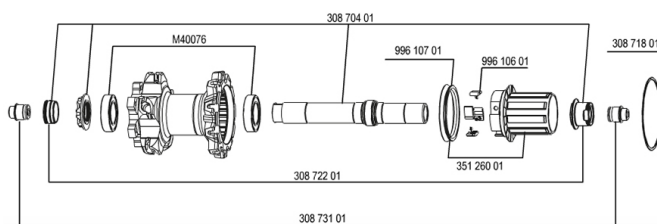

REFERENZE RUOTE

127789	CROSSMAX STDISCO12 6T RR	307572	CROSSMAX STDISCO12LeftyPR
129577	CROSSMAX STDISCO12 6T PR 15mm		

RIMS

&NBSP;:

35114013	REAR CROSSMAX ST RIM
----------	----------------------

SPOKES

30864401	10 SPOKES M7/7 BLK OPP.DRV CROSSMAX ST 12 269mm
30864301	11 SPOKES M7/7 BLK DRV CROSSMAX ST 12 239mm

HUB SHELLS

M40076	HUB BEARINGS 17x30x7 6903 x 2
30870401	REAR AXLE KIT ITS4 135mm D6T/DCL 2012
99610701	ITS4 SEAL
35126001	ITS-4 FREEWHEEL BODY + SEAL 2013 (WITHOUT PAWLS)
99610601	ITS4 PAWLS KIT
30871801	ELASTIC RING 56mm diam.

ADAPTERS

30873101	2 REAR REDUCERS 12/9,5mm 2012 ITS4 HUB
30872201	FORK REST ITS-4 135mm REAR AXLE > 2012

MAVIC *Crossmax ST*

Specifications

PESI RUOTE