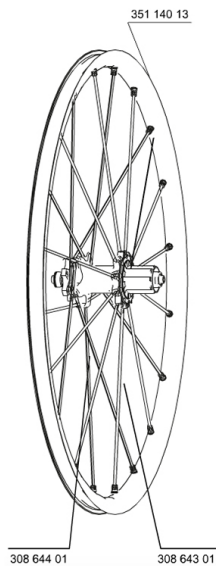

REFERENZE RUOTE

127789	CROSSMAX STDISCO12.6T RR	307572	CROSSMAX STDISCO12LeftyPR
129577	CROSSMAX STDISCO12.6T PR 15mm		

RIMS

&NBSP;:

35114013	REAR CROSSMAX ST RIM
----------	----------------------

SPOKES

30864401	10 SPOKES M7/7 BLK OPP.DRV CROSSMAX ST 12 269mm
30864301	11 SPOKES M7/7 BLK DRV CROSSMAX ST 12 239mm

HUB SHELLS

30870401	REAR AXLE KIT ITS4 135mm D6T/DCL 2012
99610701	ITS4 SEAL
35126001	ITS-4 FREEWHEEL BODY + SEAL 2013 (WITHOUT PAWLS)
99610601	ITS4 PAWLS KIT
30871801	ELASTIC RING 56mm diam.
M40076	HUB BEARINGS 17x30x7 6903 x 2

ADAPTERS

30873101	2 REAR REDUCERS 12/9,5mm 2012 ITS4 HUB
30872201	FORK REST ITS-4 135mm REAR AXLE > 2012

MAVIC *Crossmax ST*

Specifications

PESI RUOTE