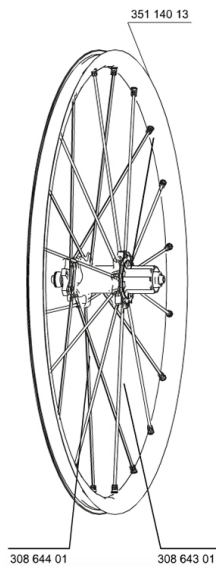

REFERENZE RUOTE

127789	CROSSMAX STDISCO12 6T RR	307572	CROSSMAX STDISCO12LeftyPR
129577	CROSSMAX STDISCO12 6T PR 15mm		

RIMS

&NBSP;:

35114013	REAR CROSSMAX ST RIM
----------	----------------------

SPOKES

30864401	10 SPOKES M7/7 BLK OPP.DRV CROSSMAX ST 12 269mm
30864301	11 SPOKES M7/7 BLK DRV CROSSMAX ST 12 239mm

HUB SHELLS

M40076	HUB BEARINGS 17x30x7 6903 x 2
30870401	REAR AXLE KIT ITS4 135mm D6T/DCL 2012
99610701	ITS4 SEAL
35126001	ITS-4 FREEWHEEL BODY + SEAL 2013 (WITHOUT PAWLS)
99610601	ITS4 PAWLS KIT
30871801	ELASTIC RING 56mm diam.

ADAPTERS

30873101	2 REAR REDUCERS 12/9,5mm 2012 ITS4 HUB
30872201	FORK REST ITS-4 135mm REAR AXLE > 2012

MAVIC *Crossmax ST*

Specifications

PESI RUOTE