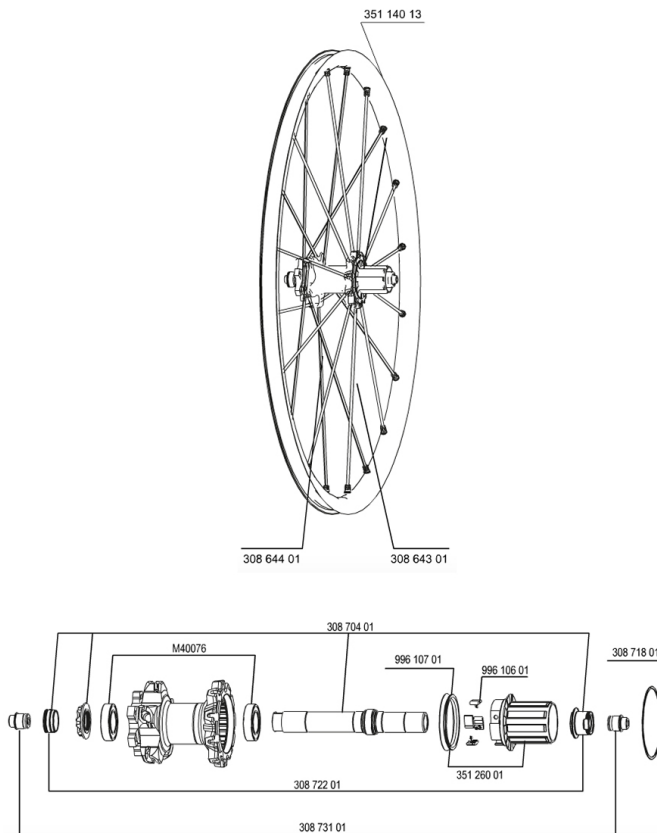

REFERENZE RUOTE

127789	CROSSMAX STDISCO12 6T RR	307572	CROSSMAX STDISCO12LeftyPR
129577	CROSSMAX STDISCO12 6T PR 15mm		

RIMS

 :

35114013	REAR CROSSMAX ST RIM
----------	----------------------

SPOKES

30864401	10 SPOKES M7/7 BLK OPP.DRV CROSSMAX ST 12 269mm
30864301	11 SPOKES M7/7 BLK DRV CROSSMAX ST 12 239mm

HUB SHELLS

35126001	ITS-4 FREEWHEEL BODY + SEAL 2013 (WITHOUT PAWLS)
99610601	ITS4 PAWLS KIT
30871801	ELASTIC RING 56mm diam.
M40076	HUB BEARINGS 17x30x7 6903 x 2
30870401	REAR AXLE KIT ITS4 135mm D6T/DCL 2012
99610701	ITS4 SEAL

ADAPTERS

30872201	FORK REST ITS-4 135mm REAR AXLE > 2012
30873101	2 REAR REDUCERS 12/9,5mm 2012 ITS4 HUB

MAVIC *Crossmax ST*

2

2012

REAR

Specifications

PESI RUOTE