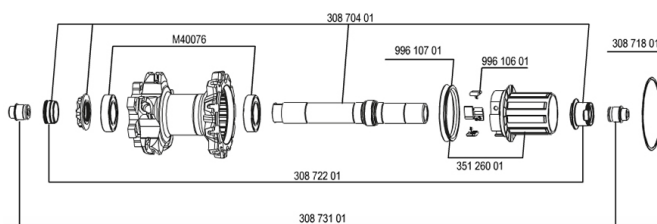

REFERENZE RUOTE

127789	CROSSMAX STDISCO12.6T RR	307572	CROSSMAX STDISCO12LeftyPR
129577	CROSSMAX STDISCO12.6T PR 15mm		

RIMS

&NBSP;:

35114013	REAR CROSSMAX ST RIM
----------	----------------------

SPOKES

30864401	10 SPOKES M7/7 BLK OPP.DRV CROSSMAX ST 12 269mm
30864301	11 SPOKES M7/7 BLK DRV CROSSMAX ST 12 239mm

HUB SHELLS

30870401	REAR AXLE KIT ITS4 135mm D6T/DCL 2012
99610701	ITS4 SEAL
35126001	ITS-4 FREEWHEEL BODY + SEAL 2013 (WITHOUT PAWLS)
99610601	ITS4 PAWLS KIT
30871801	ELASTIC RING 56mm diam.
M40076	HUB BEARINGS 17x30x7 6903 x 2

ADAPTERS

30873101	2 REAR REDUCERS 12/9,5mm 2012 ITS4 HUB
30872201	FORK REST ITS-4 135mm REAR AXLE > 2012

MAVIC *Crossmax ST*

Specifications

PESI RUOTE