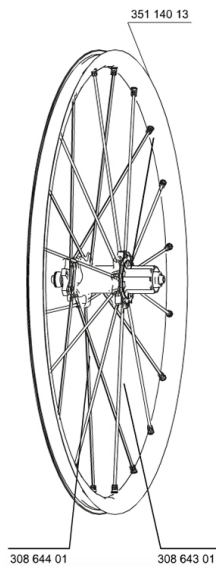

REFERENZE RUOTE

127789	CROSSMAX STDISCO12.6T RR	307572	CROSSMAX STDISCO12LeftyPR
129577	CROSSMAX STDISCO12.6T PR 15mm		

RIMS

&NBSP;:

35114013	REAR CROSSMAX ST RIM
----------	----------------------

SPOKES

30864301	11 SPOKES M7/7 BLK DRV CROSSMAX ST 12 239mm
30864401	10 SPOKES M7/7 BLK OPP.DRV CROSSMAX ST 12 269mm

HUB SHELLS

30871801	ELASTIC RING 56mm diam.
M40076	HUB BEARINGS 17x30x7 6903 x 2
30870401	REAR AXLE KIT ITS4 135mm D6T/DCL 2012
99610701	ITS4 SEAL
35126001	ITS-4 FREEWHEEL BODY + SEAL 2013 (WITHOUT PAWLS)
99610601	ITS4 PAWLS KIT

ADAPTERS

30873101	2 REAR REDUCERS 12/9,5mm 2012 ITS4 HUB
30872201	FORK REST ITS-4 135mm REAR AXLE > 2012

MAVIC *Crossmax ST*

2

2012
REAR

Specifications

PESI RUOTE