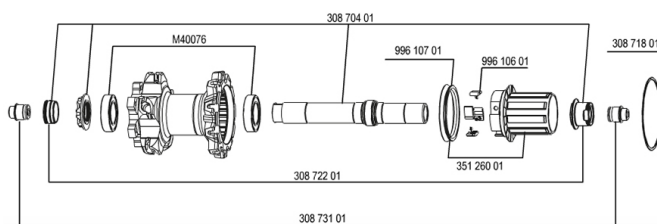

REFERENZE RUOTE

127789	CROSSMAX STDISCO12.6T RR	307572	CROSSMAX STDISCO12LeftyPR
129577	CROSSMAX STDISCO12.6T PR 15mm		

RIMS

&NBSP;:

35114013	REAR CROSSMAX ST RIM
----------	----------------------

SPOKES

30864301	11 SPOKES M7/7 BLK DRV CROSSMAX ST 12 239mm
30864401	10 SPOKES M7/7 BLK OPP.DRV CROSSMAX ST 12 269mm

HUB SHELLS

30871801	ELASTIC RING 56mm diam.
M40076	HUB BEARINGS 17x30x7 6903 x 2
30870401	REAR AXLE KIT ITS4 135mm D6T/DCL 2012
99610701	ITS4 SEAL
35126001	ITS-4 FREEWHEEL BODY + SEAL 2013 (WITHOUT PAWLS)
99610601	ITS4 PAWLS KIT

ADAPTERS

30873101	2 REAR REDUCERS 12/9,5mm 2012 ITS4 HUB
30872201	FORK REST ITS-4 135mm REAR AXLE > 2012

MAVIC *Crossmax ST*

2

2012
REAR

Specifications

PESI RUOTE