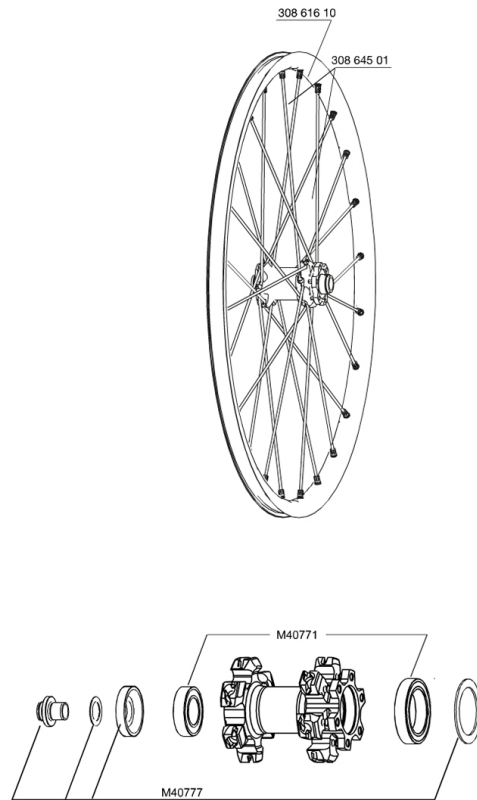

## REFERENCES WHEELS

### SPOKES

30864501 KIT 14 FT M7/7 CROSSMAX ST/SX SPK 261,5mm

### HUB SHELLS

M40771 BEARING KIT FOR LEFTY 50 & 60 HUB  
M40777 ASSEMBLY KIT FOR LEFTY WHEELS

## *Specifications*

WHEEL WEIGHTS