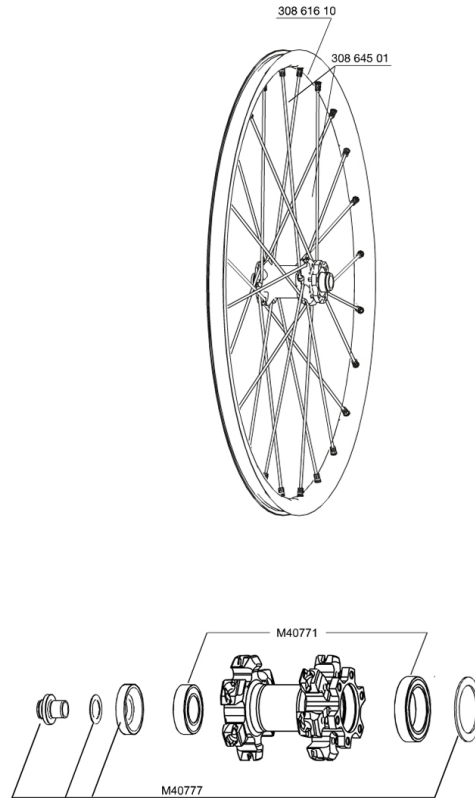

REFERENCES WHEELS

RIMS

&NBSP;:

30861610 FRONT CROSSMAX ST RIM 12

SPOKES

30864501 KIT 14 FT M7/7 CROSSMAX ST/SX SPK 261,5mm

HUB SHELLS

M40771 BEARING KIT FOR LEFTY 50 & 60 HUB
M40777 ASSEMBLY KIT FOR LEFTY WHEELS

Crossmax ST LEFTY 12

Specifications

WHEEL WEIGHTS