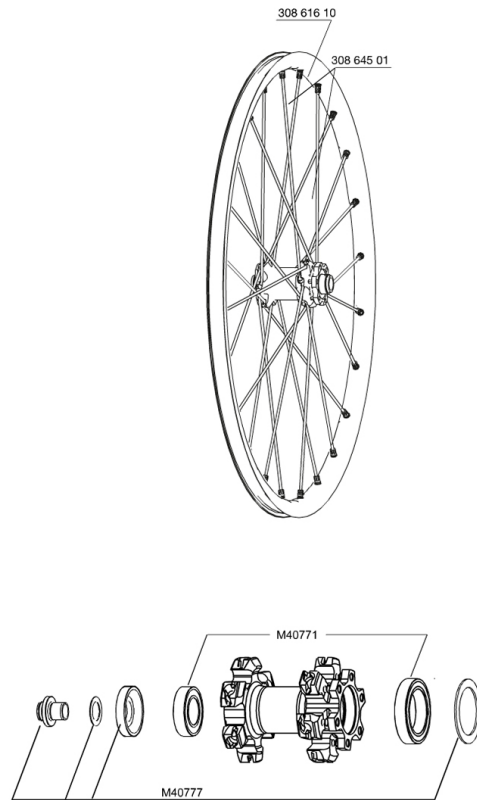

## REFERENZE RUOTE

### RIMS

&NBSP;:

30861610 FRONT CROSSMAX ST RIM 12

### SPOKES

30864501 14 SPOKES M7/7 BLK FRT CROSSMAX ST/SX 12 261,5mm

## ***Specifications***

PESI RUOTE