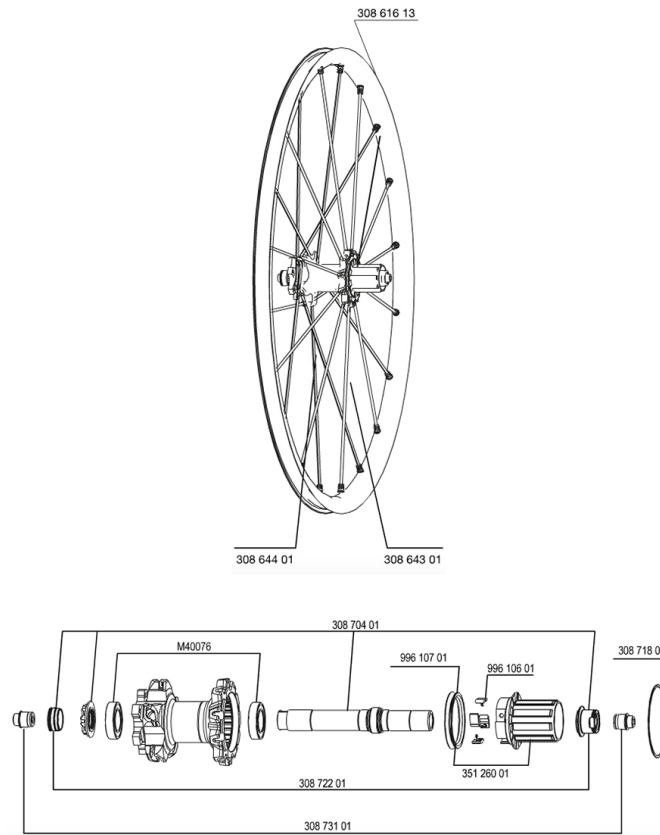

REFERENCES WHEELS

RIMS

&NBSP;:

30861613	REAR CROSSMAX ST RIM 12
----------	-------------------------

SPOKES

30864401	KIT 10 NDS M7/7 CROSSMAX ST 12/13 SPK 269mm
30864301	KIT 10 DS M7/7 CROSSMAX ST 12/13 SPK 239mm

HUB SHELLS

99610601	PAWLS KIT FOR ITS-4 (OR TS-2)
30870401	REAR QRM + AXLE KIT ITS4 135mm from 2012
M40076	HUB BEARINGS 17x30x7 6903 x 2
99610701	ITS-4 FREEWHEEL SEAL
35126001	ITS-4 FREEWHEEL BODY + SEAL 2013 (NO PAWLS)
30871801	ELASTIC RING 56mm diam. ITS-4 20 SPOKES

ADAPTERS

30873101	2 REAR REDUCERS 12/9,5mm 2012 ITS4 HUB
30872201	FRAME SUPPORT ITS-4 135mm REAR AXLE > 2012

Crossmax ST LEFTY 12

Specifications

WHEEL WEIGHTS