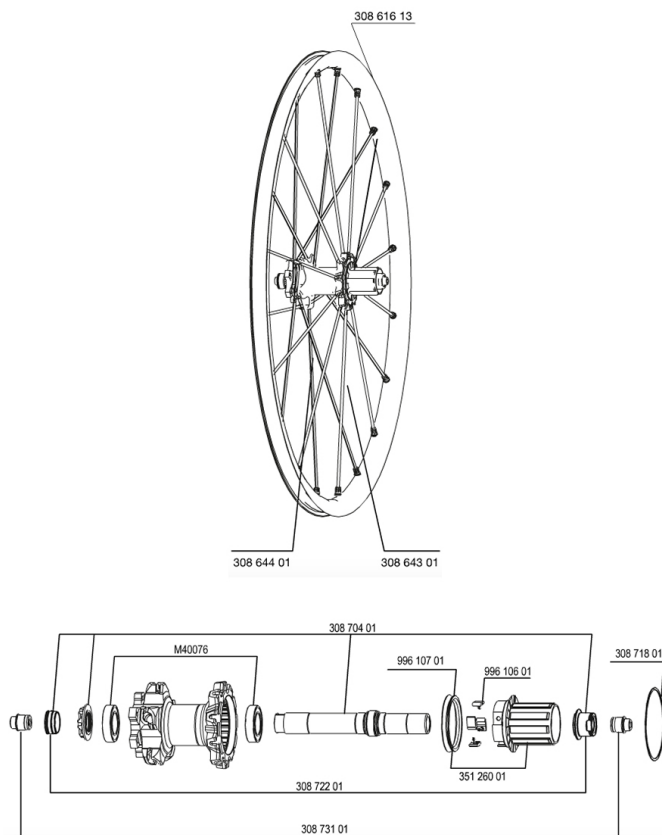

REFERENCES WHEELS

RIMS

&NBSP;:

30861613	REAR CROSSMAX ST RIM 12
----------	-------------------------

SPOKES

30864301	KIT 10 DS M7/7 CROSSMAX ST 12/13 SPK 239mm
30864401	KIT 10 NDS M7/7 CROSSMAX ST 12/13 SPK 269mm

HUB SHELLS

30870401	REAR QRM + AXLE KIT ITS4 135mm from 2012
M40076	HUB BEARINGS 17x30x7 6903 x 2
99610701	ITS-4 FREEWHEEL SEAL
35126001	ITS-4 FREEWHEEL BODY + SEAL 2013 (NO PAWLS)
30871801	ELASTIC RING 56mm diam. ITS-4 20 SPOKES
99610601	PAWLS KIT FOR ITS-4 (OR TS-2)

ADAPTERS

30873101	2 REAR REDUCERS 12/9,5mm 2012 ITS4 HUB
30872201	FRAME SUPPORT ITS-4 135mm REAR AXLE > 2012

Crossmax ST LEFTY 12

Specifications

WHEEL WEIGHTS