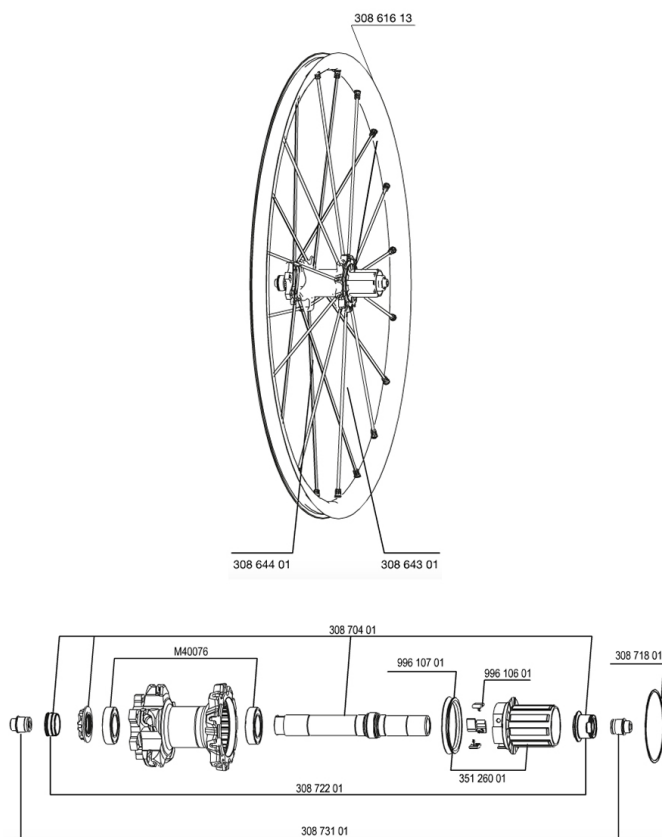

REFERENZE RUOTE

RIMS

&NBSP;:

30861613	REAR CROSSMAX ST RIM 12
----------	-------------------------

SPOKES

30864401	10 SPOKES M7/7 BLK OPP.DRV CROSSMAX ST 12 269mm
30864301	11 SPOKES M7/7 BLK DRV CROSSMAX ST 12 239mm

HUB SHELLS

99610701	ITS4 SEAL
35126001	ITS-4 FREEWHEEL BODY + SEAL 2013 (WITHOUT PAWLS)
30871801	ELASTIC RING 56mm diam.
99610601	ITS4 PAWLS KIT
30870401	REAR AXLE KIT ITS4 135mm D6T/DCL 2012
M40076	HUB BEARINGS 17x30x7 6903 x 2

ADAPTERS

30872201	FORK REST ITS-4 135mm REAR AXLE > 2012
30873101	2 REAR REDUCERS 12/9,5mm 2012 ITS4 HUB

Crossmax ST LEFTY 12

Specifications

PESI RUOTE