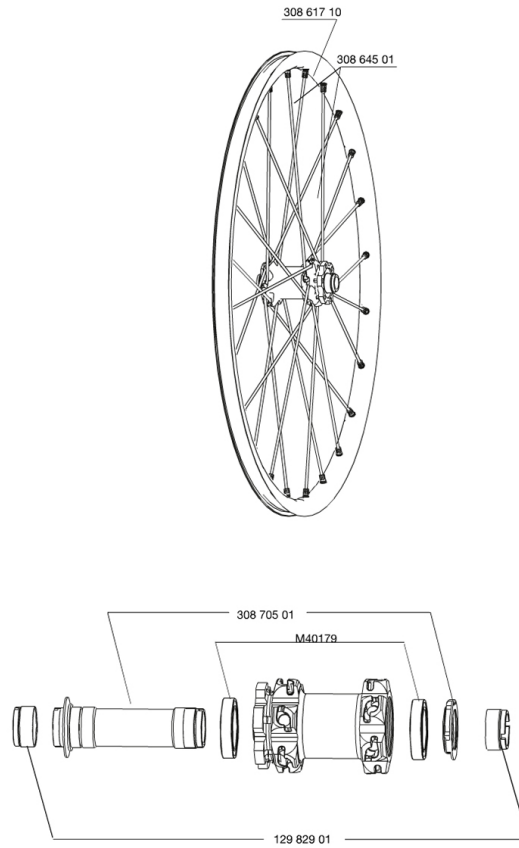

REFERENCES WHEELS

127813 CROSSMAX SX 012 PR

127808 CROSSMAX SX 012 FRT 20/15mm

RIMS

&NBSP;:

30861710 KIT FRONT CROSSMAX SX RIM 2012

SPOKES

30864501 KIT 14 FT M7/7 CROSSMAX ST/SX SPK 261,5mm

HUB SHELLS

30870501 FRONT AXLE 20mm CROSSMAX + DEEMAX ULTI 2012
M40179 FRONT BEARING 25x37x7 20mm AXLE

ADAPTERS

12982901 ADAPTER Ft 20x110mm

MAVIC Crossmax SX

DELIVERED WITH

BX601 rear quick release	
BX601 quick releases	
UST valve and accessories	
UST valve and accessories	
Front 15 mm adapters	
Front 15 mm adapters	
Front 20 mm adapters	
Front 20 mm adapters	
Rear QR adapters	
Rear QR adapters	
Rear 12x142mm adapters	
Rear 12x142mm adapters	
Multifonction adjustment wrench	
Multifonction adjustment wrench	
User guide	
User guide	

Specifications

RIMS

- Material : Maxtal
- Material : Maxtal
- Color : white painted
- Joint : SUP
- Drilling : Fore

WHEEL HUB

- Front and rear bodies : aluminum
- Front and rear bodies : oversize aluminum
- Front and rear axle material : aluminum
- Color : white
- Drilling : Fore