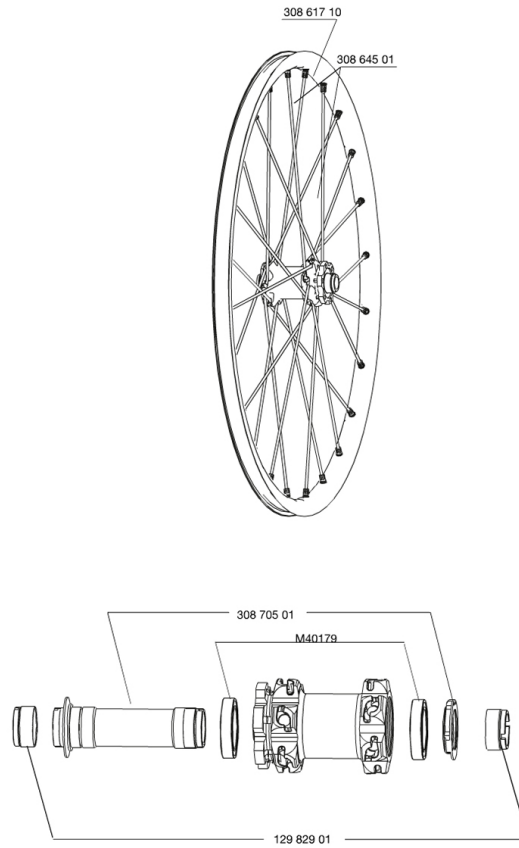

REFERENCES WHEELS

127813 CROSSMAX SX 012 PR

127808 CROSSMAX SX 012 FRT 20/15mm

RIMS

&NBSP;:

30861710 KIT FRONT CROSSMAX SX RIM 2012

SPOKES

30864501 KIT 14 FT M7/7 CROSSMAX ST/SX SPK 261,5mm

HUB SHELLS

30870501 FRONT AXLE 20mm CROSSMAX + DEEMAX ULTI 2012
M40179 FRONT BEARING 25x37x7 20mm AXLE

ADAPTERS

12982901 ADAPTER Ft 20x110mm

MAVIC Crossmax SX

DELIVERED WITH

BX601 rear quick release	
BX601 quick releases	
UST valve and accessories	
UST valve and accessories	
Front 15 mm adapters	
Front 15 mm adapters	
Front 20 mm adapters	
Front 20 mm adapters	
Rear QR adapters	
Rear QR adapters	
Rear 12x142mm adapters	
Rear 12x142mm adapters	
Multifonction adjustment wrench	
Multifonction adjustment wrench	
User guide	
User guide	

Specifications

RIMS

- Material : Maxtal
- Material : Maxtal
- Color : white painted
- Joint : SUP
- Joint : SUP

WHEEL HUB

- Front and rear bodies : aluminum
- Front and rear bodies : oversize aluminum
- Front and rear axle material : aluminum
- Color : white
- Front and rear axle material : aluminum