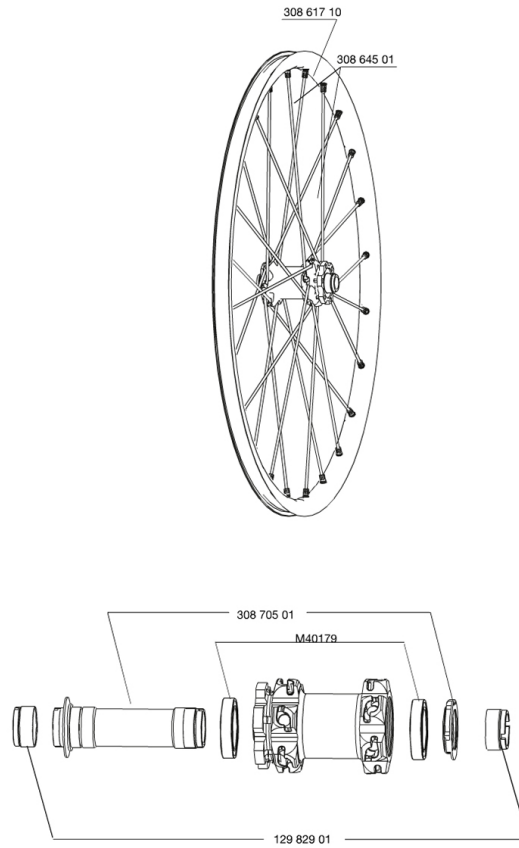

REFERENCES WHEELS

127813 CROSSMAX SX 012 PR

127808 CROSSMAX SX 012 FRT 20/15mm

RIMS

&NBSP;:

30861710 KIT FRONT CROSSMAX SX RIM 2012

SPOKES

30864501 KIT 14 FT M7/7 CROSSMAX ST/SX SPK 261,5mm

HUB SHELLS

30870501 FRONT AXLE 20mm CROSSMAX + DEEMAX ULTI 2012
M40179 FRONT BEARING 25x37x7 20mm AXLE

ADAPTERS

12982901 ADAPTER Ft 20x110mm

MAVIC *Crossmax SX***DELIVERED WITH**

BX601 rear quick release	
BX601 quick releases	
UST valve and accessories	
UST valve and accessories	
Front 15 mm adapters	
Front 15 mm adapters	
Front 20 mm adapters	
Front 20 mm adapters	
Rear QR adapters	
Rear QR adapters	
Rear 12x142mm adapters	
Rear 12x142mm adapters	
Multifonction adjustment wrench	
Multifonction adjustment wrench	
User guide	
User guide	

Specifications**RIMS**

- Material : Mactal
- Material : Mactal
- Color : white painted
- Joint : SUP
- Joint : SUP

WHEEL HUB

- Front and rear bodies : aluminum
- Front and rear bodies : oversize aluminum
- Front and rear axle material : aluminum
- Color : white
- Front and rear axle material : aluminum