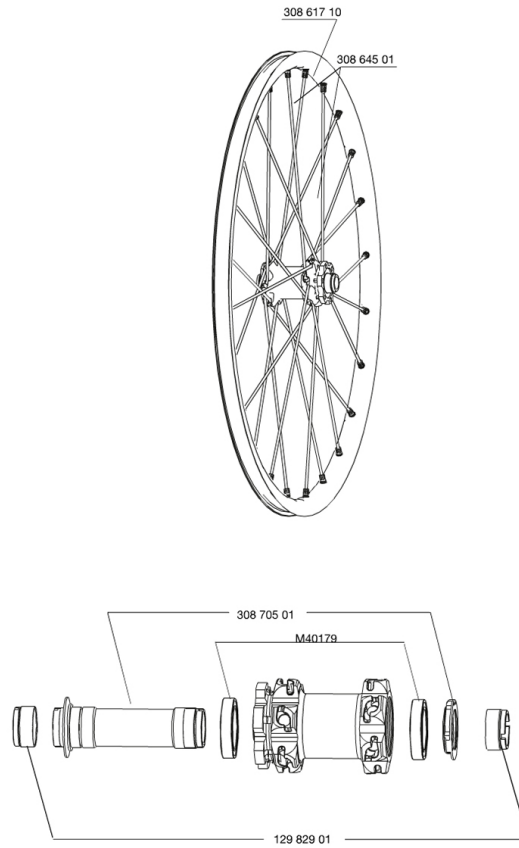

REFERENCES WHEELS

127813 CROSSMAX SX 012 PR

127808 CROSSMAX SX 012 FRT 20/15mm

RIMS

&NBSP;:

30861710 KIT FRONT CROSSMAX SX RIM 2012

SPOKES

30864501 KIT 14 FT M7/7 CROSSMAX ST/SX SPK 261,5mm

HUB SHELLS

30870501 FRONT AXLE 20mm CROSSMAX + DEEMAX ULTI 2012
M40179 FRONT BEARING 25x37x7 20mm AXLE

ADAPTERS

12982901 ADAPTER Ft 20x110mm

MAVIC *Crossmax SX***DELIVERED WITH**

BX601 quick releases	
BX601 rear quick release	
UST valve and accessories	
UST valve and accessories	
Front 15 mm adapters	
Front 15 mm adapters	
Front 20 mm adapters	
Front 20 mm adapters	
Rear QR adapters	
Rear QR adapters	
Rear 12x142mm adapters	
Rear 12x142mm adapters	
Multifunction adjustment wrench	
Multifunction adjustment wrench	
User guide	
User guide	

Specifications**RIMS**

- Material : Mactal
- Material : Mactal
- Color : white painted
- Joint : SUP
- Joint : SUP

WHEEL HUB

- Front and rear bodies : aluminum
- Front and rear bodies : oversize aluminum
- Color : white
- Front and rear axle material : aluminum
- QRM+