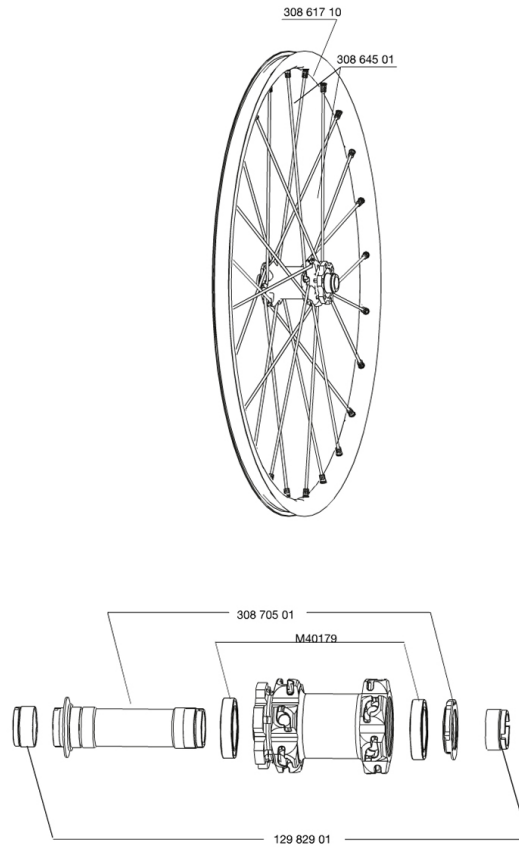

REFERENCES WHEELS

127813 CROSSMAX SX 012 PR

127808 CROSSMAX SX 012 FRT 20/15mm

RIMS

&NBSP;:

30861710 KIT FRONT CROSSMAX SX RIM 2012

SPOKES

30864501 KIT 14 FT M7/7 CROSSMAX ST/SX SPK 261,5mm

HUB SHELLS

30870501 FRONT AXLE 20mm CROSSMAX + DEEMAX ULTI 2012
M40179 FRONT BEARING 25x37x7 20mm AXLE

ADAPTERS

12982901 ADAPTER Ft 20x110mm

MAVIC Crossmax SX

DELIVERED WITH

BX601 quick releases	
BX601 rear quick release	
UST valve and accessories	
UST valve and accessories	
Front 15 mm adapters	
Front 15 mm adapters	
Front 20 mm adapters	
Front 20 mm adapters	
Rear QR adapters	
Rear QR adapters	
Rear 12x142mm adapters	
Rear 12x142mm adapters	
Multifonction adjustment wrench	
Multifonction adjustment wrench	
User guide	
User guide	

Specifications

RIMS

- Material : Maxtal
- Material : Maxtal
- Color : white painted
- Joint : SUP
- Joint : SUP

WHEEL HUB

- Front and rear bodies : aluminum
- Front and rear bodies : oversize aluminum
- Front and rear axle material : aluminum
- Color : white
- QRM+