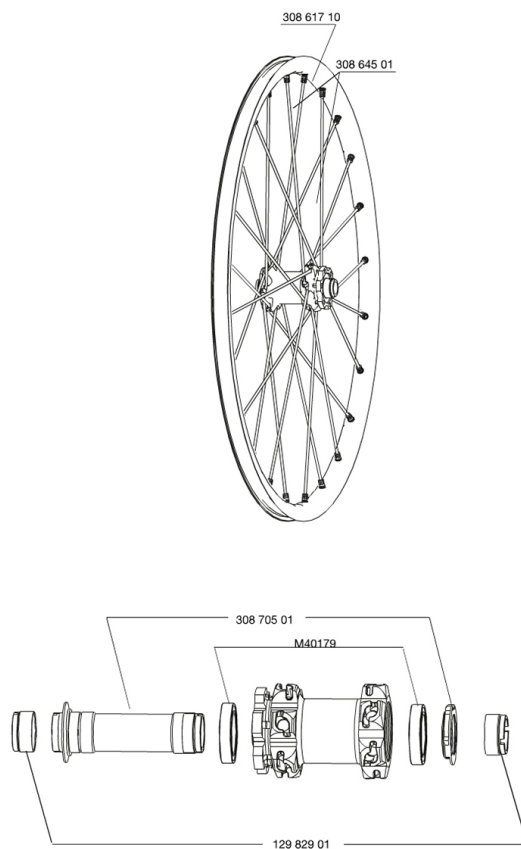

REFERENCES WHEELS

127813 CROSSMAX SX 012 PR

127808 CROSSMAX SX 012 FRT 20/15mm

RIMS

&NBSP;:

30861710 KIT FRONT CROSSMAX SX RIM 2012

SPOKES

30864501 KIT 14 FT M7/7 CROSSMAX ST/SX SPK 261,5mm

HUB SHELLS

30870501 FRONT AXLE 20mm CROSSMAX + DEEMAX ULTI 2012
M40179 FRONT BEARING 25x37x7 20mm AXLE

ADAPTERS

12982901 ADAPTER Ft 20x110mm

MAVIC Crossmax SX

DELIVERED WITH

BX601 rear quick release	
BX601 quick releases	
UST valve and accessories	
UST valve and accessories	
Front 15 mm adapters	
Front 15 mm adapters	
Front 20 mm adapters	
Front 20 mm adapters	
Rear QR adapters	
Rear QR adapters	
Rear 12x142mm adapters	
Rear 12x142mm adapters	
Multifonction adjustment wrench	
Multifonction adjustment wrench	
User guide	
User guide	

Specifications

RIMS

- Material : Mactal
- Material : Mactal
- Color : white painted
- Joint : SUP
- Drilling : Fore

WHEEL HUB

- Front and rear bodies : aluminum
- Front and rear bodies : oversize aluminum
- Color : white
- Front and rear axle material : aluminum
- QRM+