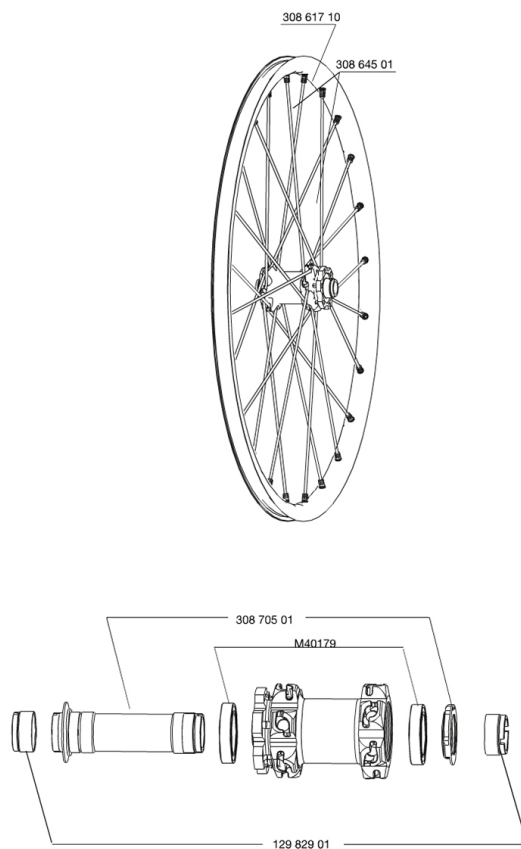

REFERENCES WHEELS

127813 CROSSMAX SX 012 PR

127808 CROSSMAX SX 012 FRT 20/15mm

RIMS

&NBSP;:

30861710 KIT FRONT CROSSMAX SX RIM 2012

SPOKES

30864501 KIT 14 FT M7/7 CROSSMAX ST/SX SPK 261,5mm

HUB SHELLS

30870501 FRONT AXLE 20mm CROSSMAX + DEEMAX ULTI 2012
M40179 FRONT BEARING 25x37x7 20mm AXLE

ADAPTERS

12982901 ADAPTER Ft 20x110mm

MAVIC Crossmax SX

DELIVERED WITH

BX601 quick releases	
BX601 rear quick release	
UST valve and accessories	
UST valve and accessories	
Front 15 mm adapters	
Front 15 mm adapters	
Front 20 mm adapters	
Front 20 mm adapters	
Rear QR adapters	
Rear QR adapters	
Rear 12x142mm adapters	
Rear 12x142mm adapters	
Multifunction adjustment wrench	
Multifunction adjustment wrench	
User guide	
User guide	

Specifications

RIMS

- Material : Mxstal
- Material : Mxstal
- Color : white painted
- Joint : SUP
- Joint : SUP

WHEEL HUB

- Front and rear bodies : aluminum
- Front and rear bodies : oversize aluminum
- Front and rear axle material : aluminum
- Color : white
- QR+