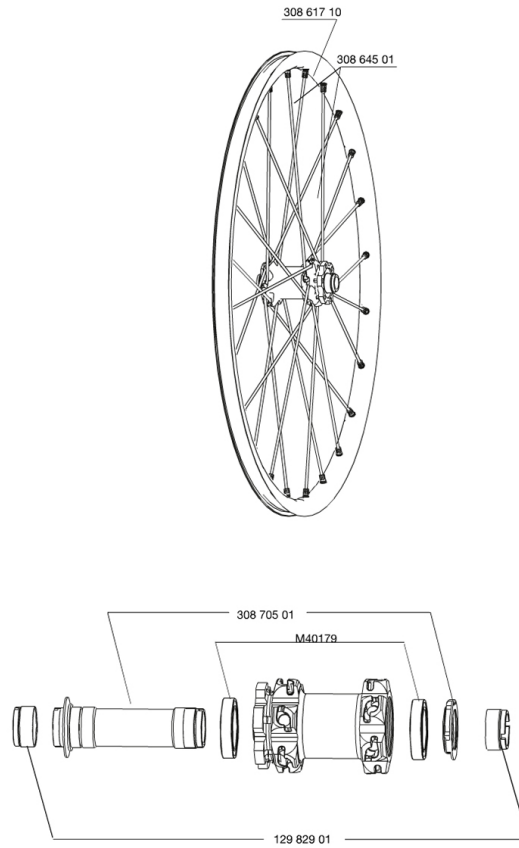

REFERENCES WHEELS

127813 CROSSMAX SX 012 PR

127808 CROSSMAX SX 012 FRT 20/15mm

RIMS

&NBSP;:

30861710 KIT FRONT CROSSMAX SX RIM 2012

SPOKES

30864501 KIT 14 FT M7/7 CROSSMAX ST/SX SPK 261,5mm

HUB SHELLS

30870501 FRONT AXLE 20mm CROSSMAX + DEEMAX ULTI 2012
M40179 FRONT HUB BEARING KIT 20mm AXLE

ADAPTERS

12982901 ADAPTER Ft 20x110mm

MAVIC Crossmax SX

DELIVERED WITH

BX601 quick releases	
BX601 rear quick release	
UST valve and accessories	
UST valve and accessories	
Front 15 mm adapters	
Front 15 mm adapters	
Front 20 mm adapters	
Front 20 mm adapters	
Rear QR adapters	
Rear QR adapters	
Rear 12x142mm adapters	
Rear 12x142mm adapters	
Multifonction adjustment wrench	
Multifonction adjustment wrench	
User guide	
User guide	

Specifications

RIMS

- Material : Mactal
- Material : Mactal
- Color : white painted
- Joint : SUP
- Joint : SUP

WHEEL HUB

- Front and rear bodies : aluminum
- Front and rear bodies : oversize aluminum
- Front and rear axle material : aluminum
- Color : white
- QR : QRM+