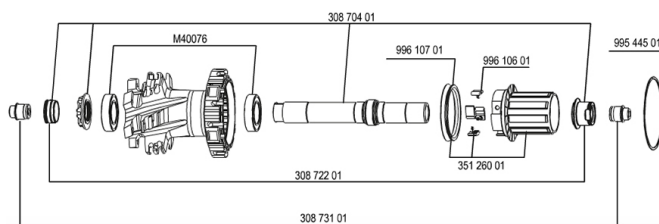

RÉFÉRENCES ROUES

127813 CROSSMAX SX 012 PR

127809 CROSSMAX SX 012 REAR 12/9mm

JANTES

 :

30861713 REAR CROSSMAX SX RIM 12

RAYONS

30864701 12 SPOKES M7/7 BLK OPP.DRV CROSSMAX SX 12 266,5mm

30864601 13 SPOKES M7/7 BLK DRV CROSSMAX SX 12 247mm

MOYEUX

99610701 JOINT A LEVRE ITS4

M40076 HUB BEARINGS 17x30x7 6903 x 2

99610601 KIT CLIQUETS ITS4

35126001 ITS-4 FREEWHEEL BODY + SEAL 2013 (WITHOUT PAWLS)

30870401 REAR AXLE KIT ITS4 135mm D6T/DCL 2012

99544501 ANNEAUX ELASTIQUES 53,5mm CROSSMAX SX

ADAPTATEURS

30873101 2 REAR REDUCERS 12/9,5mm 2012 ITS4 HUB

30872201 FORK REST ITS-4 135mm REAR AXLE > 2012