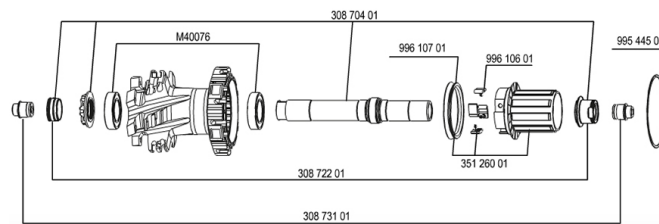

REFERENZEN RÄDER

127813 CROSSMAX SX 012 PR

127809 CROSSMAX SX 012 REAR 12/9mm

RIMS

&NBSP;:

30861713 REAR CROSSMAX SX RIM 12

SPOKES

30864701 12 SPOKES M7/7 BLK OPP.DRV CROSSMAX SX 12 266,5mm
30864601 13 SPOKES M7/7 BLK DRV CROSSMAX SX 12 247mm

HUB SHELLS

99610601 ITS4 PAWLS KIT
35126001 ITS-4 FREEWHEEL BODY + SEAL 2013 (WITHOUT PAWLS)
30870401 REAR AXLE KIT ITS4 135mm D6T/DCL 2012
99544501 2 RINGS 53,5mm CROSSMAX SX
99610701 ITS4 SEAL
M40076 HUB BEARINGS 17x30x7 6903 x 2

ADAPTERS

30872201 FORK REST ITS-4 135mm REAR AXLE > 2012
30873101 2 REAR REDUCERS 12/9,5mm 2012 ITS4 HUB