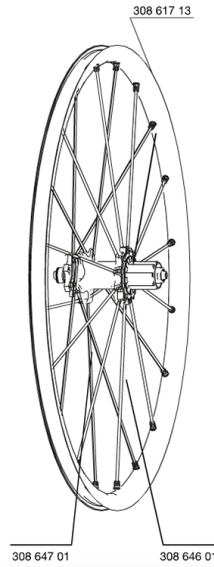

## REFERENZEN RÄDER

127813 CROSSMAX SX 012 PR

127809 CROSSMAX SX 012 REAR 12/9mm

### RIMS

&NBSP;:

30861713 REAR CROSSMAX SX RIM 12

### SPOKES

30864701 12 SPOKES M7/7 BLK OPP.DRV CROSSMAX SX 12 266,5mm  
30864601 13 SPOKES M7/7 BLK DRV CROSSMAX SX 12 247mm

### ADAPTERS

30872201 FORK REST ITS-4 135mm REAR AXLE > 2012  
30873101 2 REAR REDUCERS 12/9,5mm 2012 ITS4 HUB