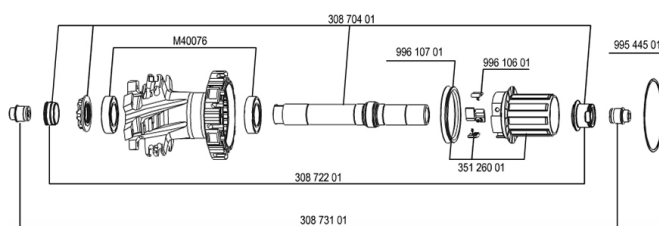

REFERENCES WHEELS

127813 CROSSMAX SX 012 PR

127809 CROSSMAX SX 012 REAR 12/9mm

RIMS

&NBSP;:

30861713 KIT REAR CROSSMAX SX RIM 2012

SPOKES

30864701 KIT 12 NDS M7/7 CROSSMAX SX 12 SPK 266,5mm

30864601 KIT 12 DS M7/7 CROSSMAX SX 12 SPK 247mm

HUB SHELLS

99610701 ITS-4 FREEWHEEL SEAL

M40076 HUB BEARINGS 17x30x7 6903 x 2

99610601 PAWLS KIT FOR ITS-4 (OR TS-2)

35126001 ITS-4 FREEWHEEL BODY + SEAL 2013 (NO PAWLS)

30870401 REAR QRM + AXLE KIT ITS4 135mm from 2012

99544501 2 RINGS 53,5mm CROSSMAX SX

ADAPTERS

30872201 FRAME SUPPORT ITS-4 135mm REAR AXLE > 2012

30873101 2 REAR REDUCERS 12/9,5mm 2012 ITS4 HUB