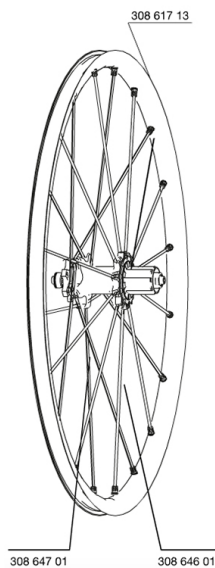

REFERENCES WHEELS

127813 CROSSMAX SX 012 PR

127809 CROSSMAX SX 012 REAR 12/9mm

RIMS

&NBSP;:

30861713 KIT REAR CROSSMAX SX RIM 2012

SPOKES

30864701 KIT 12 NDS M7/7 CROSSMAX SX 12 SPK 266,5mm

30864601 KIT 12 DS M7/7 CROSSMAX SX 12 SPK 247mm

HUB SHELLS

99610701 ITS-4 FREEWHEEL SEAL

M40076 HUB BEARINGS 17x30x7 6903 x 2

99610601 PAWLS KIT FOR ITS-4 (OR TS-2)

35126001 ITS-4 FREEWHEEL BODY + SEAL 2013 (NO PAWLS)

30870401 REAR QRM + AXLE KIT ITS4 135mm from 2012

99544501 2 RINGS 53,5mm CROSSMAX SX

ADAPTERS

30872201 FRAME SUPPORT ITS-4 135mm REAR AXLE > 2012

30873101 2 REAR REDUCERS 12/9,5mm 2012 ITS4 HUB

MAVIC Crossmax SX

Specifications

RIMS

- Material : Mactal
- Material : Mactal
- Color : white painted
- Joint : SUP
- Joint : SUP

WHEEL HUB

- Front and rear bodies : aluminum
- Front and rear bodies : oversize aluminum
- Front and rear axle material : aluminum
- Color : white
- QR : QRM+