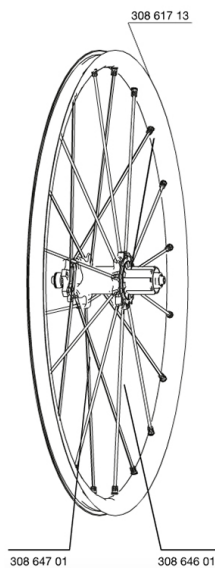

REFERENCES WHEELS

127813 CROSSMAX SX 012 PR

127809 CROSSMAX SX 012 REAR 12/9mm

RIMS

&NBSP;:

30861713 KIT REAR CROSSMAX SX RIM 2012

SPOKES

30864601 KIT 12 DS M7/7 CROSSMAX SX 12 SPK 247mm
30864701 KIT 12 NDS M7/7 CROSSMAX SX 12 SPK 266,5mm

HUB SHELLS

35126001 ITS-4 FREEWHEEL BODY + SEAL 2013 (NO PAWLS)
30870401 REAR QRM + AXLE KIT ITS4 135mm from 2012
99544501 2 RINGS 53,5mm CROSSMAX SX
99610701 ITS-4 FREEWHEEL SEAL
M40076 HUB BEARINGS 17x30x7 6903 x 2
99610601 PAWLS KIT FOR ITS-4 (OR TS-2)

ADAPTERS

30873101 2 REAR REDUCERS 12/9,5mm 2012 ITS4 HUB
30872201 FRAME SUPPORT ITS-4 135mm REAR AXLE > 2012

MAVIC Crossmax SX

DELIVERED WITH

BX601 rear quick release	
BX601 quick releases	
UST valve and accessories	
UST valve and accessories	
Front 15 mm adapters	
Front 15 mm adapters	
Front 20 mm adapters	
Front 20 mm adapters	
Rear QR adapters	
Rear QR adapters	
Rear 12x142mm adapters	
Rear 12x142mm adapters	
Multifonction adjustment wrench	
Multifonction adjustment wrench	
User guide	
User guide	

Specifications

RIMS

- Material : Mactal
- Material : Mactal
- Color : white painted
- Joint : SUP
- Joint : SUP

WHEEL HUB

- Front and rear bodies : aluminum
- Front and rear bodies : oversize aluminum
- Front and rear axle material : aluminum
- Color : white
- Front and rear axle material : aluminum