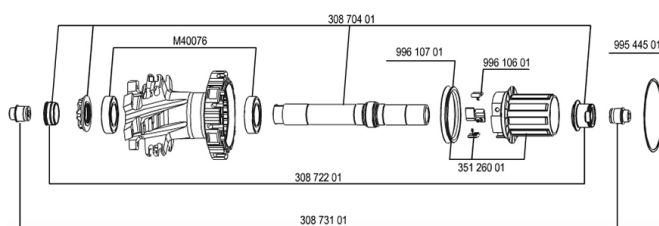

REFERENCES WHEELS

127813 CROSSMAX SX 012 PR

127809 CROSSMAX SX 012 REAR 12/9mm

RIMS

&NBSP;:

30861713 KIT REAR CROSSMAX SX RIM 2012

SPOKES

30864601 KIT 12 DS M7/7 CROSSMAX SX 12 SPK 247mm
30864701 KIT 12 NDS M7/7 CROSSMAX SX 12 SPK 266,5mm

HUB SHELLS

35126001 ITS-4 FREEWHEEL BODY + SEAL 2013 (NO PAWLS)
30870401 REAR QRM + AXLE KIT ITS4 135mm from 2012
99544501 2 RINGS 53,5mm CROSSMAX SX
99610701 ITS-4 FREEWHEEL SEAL
M40076 HUB BEARINGS 17x30x7 6903 x 2
99610601 PAWLS KIT FOR ITS-4 (OR TS-2)

ADAPTERS

30873101 2 REAR REDUCERS 12/9,5mm 2012 ITS4 HUB
30872201 FRAME SUPPORT ITS-4 135mm REAR AXLE > 2012