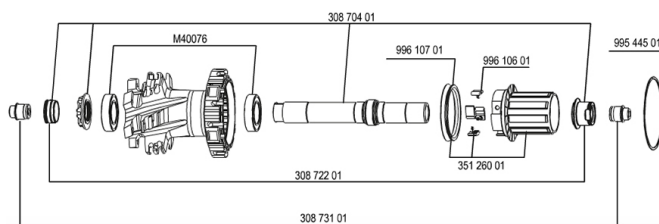

REFERENCES WHEELS

127813 CROSSMAX SX 012 PR

127809 CROSSMAX SX 012 REAR 12/9mm

RIMS

&NBSP;:

30861713 KIT REAR CROSSMAX SX RIM 2012

SPOKES

30864701 KIT 12 NDS M7/7 CROSSMAX SX 12 SPK 266,5mm

30864601 KIT 12 DS M7/7 CROSSMAX SX 12 SPK 247mm

HUB SHELLS

99610701 ITS-4 FREEWHEEL SEAL

M40076 HUB BEARINGS 17x30x7 6903 x 2

99610601 PAWLS KIT FOR ITS-4 (OR TS-2)

35126001 ITS-4 FREEWHEEL BODY + SEAL 2013 (NO PAWLS)

30870401 REAR QRM + AXLE KIT ITS4 135mm from 2012

99544501 2 RINGS 53,5mm CROSSMAX SX

ADAPTERS

30872201 FRAME SUPPORT ITS-4 135mm REAR AXLE > 2012

30873101 2 REAR REDUCERS 12/9,5mm 2012 ITS4 HUB