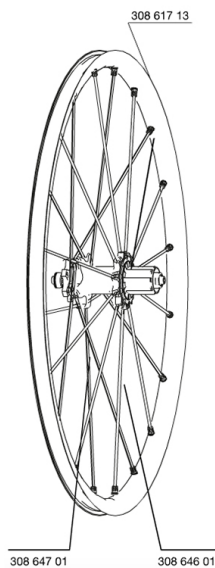

## REFERENCES WHEELS

127813 CROSSMAX SX 012 PR

127809 CROSSMAX SX 012 REAR 12/9mm

## RIMS

&NBSP;:

30861713 KIT REAR CROSSMAX SX RIM 2012

## HUB SHELLS

99610701 ITS-4 FREEWHEEL SEAL

M40076 HUB BEARINGS 17x30x7 6903 x 2

99610601 PAWLS KIT FOR ITS-4 (OR TS-2)

35126001 ITS-4 FREEWHEEL BODY + SEAL 2013 (NO PAWLS)

30870401 REAR QRM + AXLE KIT ITS4 135mm from 2012

### WHEEL HUB

- Front and rear bodies : aluminum
- Front and rear bodies : oversize aluminum
- Front and rear axle material : aluminum
- Color : white
- QR : QRM+