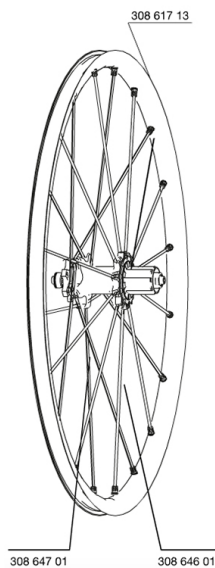

REFERENCES WHEELS

127813 CROSSMAX SX 012 PR

127809 CROSSMAX SX 012 REAR 12/9mm

RIMS

&NBSP;:

30861713 KIT REAR CROSSMAX SX RIM 2012

SPOKES

30864701 KIT 12 NDS M7/7 CROSSMAX SX 12 SPK 266,5mm

30864601 KIT 12 DS M7/7 CROSSMAX SX 12 SPK 247mm

HUB SHELLS

99610601 PAWLS KIT FOR ITS-4 (OR TS-2)

35126001 ITS-4 FREEWHEEL BODY + SEAL 2013 (NO PAWLS)

30870401 REAR QRM + AXLE KIT ITS4 135mm from 2012

99544501 2 RINGS 53,5mm CROSSMAX SX

99610701 ITS-4 FREEWHEEL SEAL

M40076 HUB BEARINGS 17x30x7 6903 x 2

ADAPTERS

30872201 FRAME SUPPORT ITS-4 135mm REAR AXLE > 2012

30873101 2 REAR REDUCERS 12/9,5mm 2012 ITS4 HUB

MAVIC Crossmax SX

DELIVERED WITH

Specifications

RIMS

- Material : Mactal
- Material : Mactal
- Color : white painted
- Joint : SUP
- Joint : SUP

WHEEL HUB

- Front and rear bodies : aluminum
- Front and rear bodies : oversize aluminum
- Front and rear axle material : aluminum
- Color : white
- Front and rear axle material : aluminum