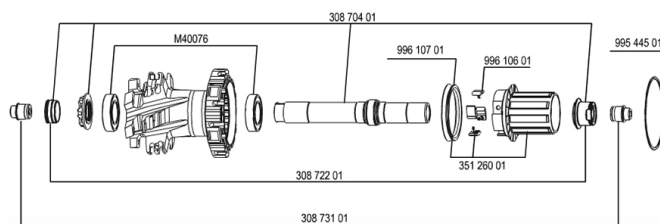

REFERENCES WHEELS

127813 CROSSMAX SX 012 PR

127809 CROSSMAX SX 012 REAR 12/9mm

RIMS

&NBSP;:

30861713 KIT REAR CROSSMAX SX RIM 2012

SPOKES

30864701 KIT 12 NDS M7/7 CROSSMAX SX 12 SPK 266,5mm

30864601 KIT 12 DS M7/7 CROSSMAX SX 12 SPK 247mm

HUB SHELLS

99610601 PAWLS KIT FOR ITS-4 (OR TS-2)

35126001 ITS-4 FREEWHEEL BODY + SEAL 2013 (NO PAWLS)

30870401 REAR QRM + AXLE KIT ITS4 135mm from 2012

99544501 2 RINGS 53,5mm CROSSMAX SX

99610701 ITS-4 FREEWHEEL SEAL

M40076 HUB BEARINGS 17x30x7 6903 x 2

ADAPTERS

30872201 FRAME SUPPORT ITS-4 135mm REAR AXLE > 2012

30873101 2 REAR REDUCERS 12/9,5mm 2012 ITS4 HUB