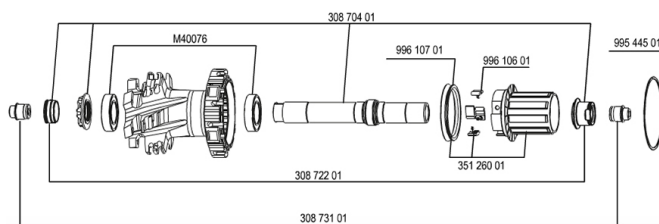

REFERENCES WHEELS

127813 CROSSMAX SX 012 PR

127809 CROSSMAX SX 012 REAR 12/9mm

RIMS

&NBSP;:

30861713 KIT REAR CROSSMAX SX RIM 2012

SPOKES

30864701 KIT 12 NDS M7/7 CROSSMAX SX 12 SPK 266,5mm

30864601 KIT 12 DS M7/7 CROSSMAX SX 12 SPK 247mm

HUB SHELLS

99610601 PAWLS KIT FOR ITS-4 (OR TS-2)

35126001 ITS-4 FREEWHEEL BODY + SEAL 2013 (NO PAWLS)

30870401 REAR QRM + AXLE KIT ITS4 135mm from 2012

99544501 2 RINGS 53,5mm CROSSMAX SX

99610701 ITS-4 FREEWHEEL SEAL

M40076 HUB BEARINGS 17x30x7 6903 x 2

ADAPTERS

30872201 FRAME SUPPORT ITS-4 135mm REAR AXLE > 2012

30873101 2 REAR REDUCERS 12/9,5mm 2012 ITS4 HUB