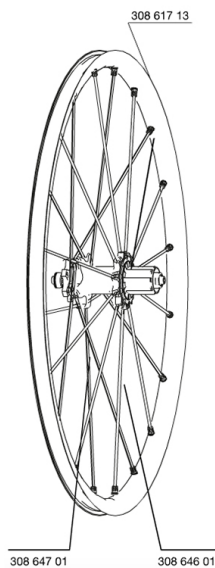

REFERENCES WHEELS

127813 CROSSMAX SX 012 PR

127809 CROSSMAX SX 012 REAR 12/9mm

RIMS

&NBSP;:

30861713 KIT REAR CROSSMAX SX RIM 2012

SPOKES

30864601 KIT 12 DS M7/7 CROSSMAX SX 12 SPK 247mm

30864701 KIT 12 NDS M7/7 CROSSMAX SX 12 SPK 266,5mm

HUB SHELLS

35126001 ITS-4 FREEWHEEL BODY + SEAL 2013 (NO PAWLS)

30870401 REAR QRM + AXLE KIT ITS4 135mm from 2012

99544501 2 RINGS 53,5mm CROSSMAX SX

99610701 ITS-4 FREEWHEEL SEAL

M40076 HUB BEARINGS 17x30x7 6903 x 2

99610601 PAWLS KIT FOR ITS-4 (OR TS-2)

ADAPTERS

30873101 2 REAR REDUCERS 12/9,5mm 2012 ITS4 HUB

30872201 FRAME SUPPORT ITS-4 135mm REAR AXLE > 2012

MAVIC Crossmax SX

DELIVERED WITH

Specifications

RIMS

- Material : Mactal
- Material : Mactal
- Color : white painted
- Joint : SUP
- Drilling : Fore

WHEEL HUB

- Front and rear bodies : aluminum
- Front and rear bodies : oversize aluminum
- Color : white
- Front and rear axle material : aluminum
- QRM+