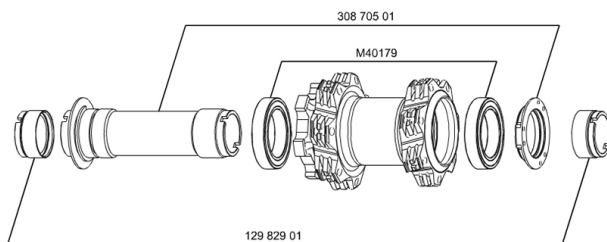

参照ホイール

128082	DEEMAX ULTIMATE 012	129521	DEEMAX ULTIMATE 012 FRT20mm
129523	BB9/12x135 DEEMAX ULTIMATE 012 PR12x150		

RIMS

&NBSP;:

99691910	FRONT RIM DEEMAX ULTIMATE YELLOW
----------	----------------------------------

SPOKES

30863801	14 SPOKES M7/7 DEEMAX ULTIMATE 12 FRONT 271mm
----------	---

HUB SHELLS

30870501	FRONT AXLE 20mm CROSSMAX ST/SX + DEEMAX ULTI 2012
M40179	FRONT BEARING 25x37x7 20mm AXLE

ADAPTERS

12982901	20mm adapter for Crossmax ST/SX (front wheel)
----------	---