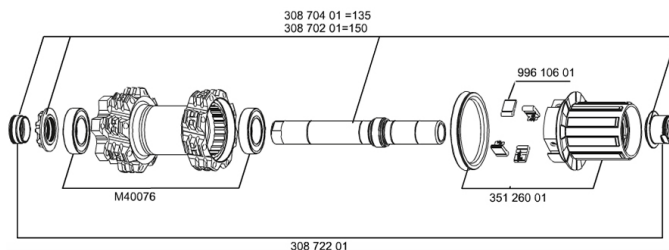

参照ホイール

128081	DEEMAX ULTIMATE 012	129523	DEEMAX ULTIMATE 012 PR12x150
128082	RR9/12x135 DEEMAX ULTIMATE 012 PR9/12x135	129522	DEEMAX ULTIMATE 012 RR12x150

RIMS

&NBSP;:

99691913	REAR RIM DEEMAX ULTIMATE YELLOW
----------	---------------------------------

SPOKES

30864001	16 SPOKES M7/7 DEEMAX ULTIMATE 12 OPP.DRV 268mm
30863901	16 SPOKES M7/7 DEEMAX ULTIMATE 12 DRV 266mm

HUB SHELLS

99610601	ITS4 PAWLS KIT
30870401	REAR AXLE KIT ITS4 135mm D6T/DCL 2012
M40076	HUB BEARINGS 17x30x7 6903 x 2
35126001	ITS-4 FREEWHEEL BODY + SEAL 2013 (WITHOUT PAWLS)
30870201	REAR AXLE KIT ITS4 150mm 2012

ADAPTERS

30872201	FORK REST ITS-4 135mm REAR AXLE > 2012
----------	--

付属品

UST UST	
UST UST	
UST UST	
UST UST	
UST UST	
UST UST	
UST UST	
UST UST	
UST UST	

Specifications

リム

- Maxtal
- Maxtal
- SUP
- SUP
- FORE
- FORE
- ISM
- 6.5 mm
- 6.5 mm
- 21 mm
- UST
- 21 mm
- 559x21C
- 2.0
- 2.5