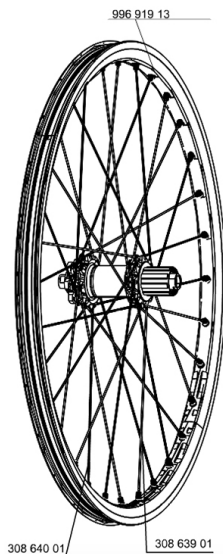

参照ホイール

128081	DEEMAX ULTIMATE 012	129523	DEEMAX ULTIMATE 012 PR12x150
128082	RR9/12x135 DEEMAX ULTIMATE 012 PR9/12x135	129522	DEEMAX ULTIMATE 012 RR12x150

RIMS

&NBSP;:

99691913	REAR RIM DEEMAX ULTIMATE YELLOW
----------	---------------------------------

SPOKES

30864001	16 SPOKES M7/7 DEEMAX ULTIMATE 12 OPP.DRV 268mm
30863901	16 SPOKES M7/7 DEEMAX ULTIMATE 12 DRV 266mm

HUB SHELLS

99610601	ITS4 PAWLS KIT
30870401	REAR AXLE KIT ITS4 135mm D6T/DCL 2012
M40076	HUB BEARINGS 17x30x7 6903 x 2
35126001	ITS-4 FREEWHEEL BODY + SEAL 2013 (WITHOUT PAWLS)
30870201	REAR AXLE KIT ITS4 150mm 2012

ADAPTERS

30872201	FORK REST ITS-4 135mm REAR AXLE > 2012
----------	--

付属品

UST UST	
UST UST	
UST UST	
UST UST	
UST UST	
UST UST	
UST UST	
UST UST	
UST UST	

Specifications

リム

- Maxtal
- Maxtal
- SUP
- SUP
- FORE
- FORE
- ISM
- 6.5 mm
- 6.5 mm
- 21 mm
- UST
- 21 mm
- 559x21C
- 2.0
- 2.5