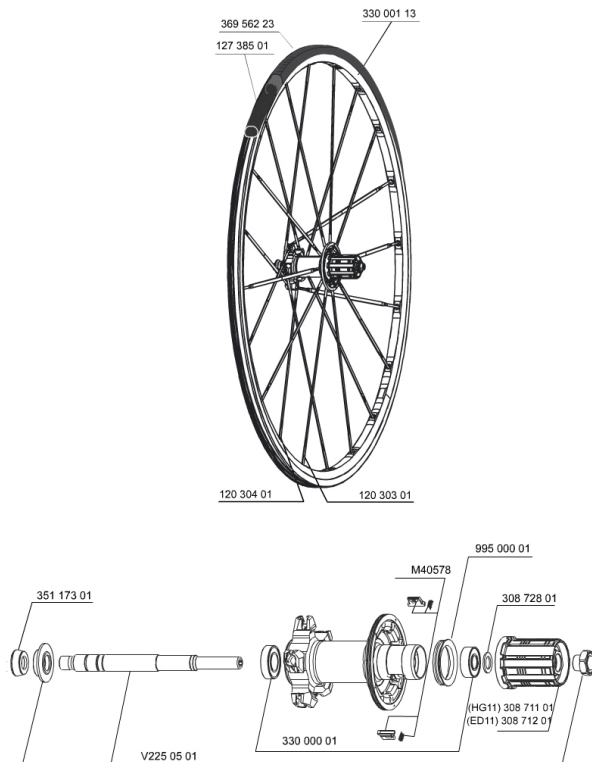

REFERENCES WHEELS

325693 KSYRIUM SLS ED11 WTS

325692 KSYRIUM SLS M11 WTS

RIMS

&NBSP;:

33000113 KIT REAR KSYRIUM SLS CLINCHER RIM

SPOKES

12030301 KIT 10 DS KSYRIUM SL11 BLACK SPOKE 275mm
12030401 KIT 10 NDS KSYRIUM SL11 BLACK SPOKE 298mm

HUB SHELLS

V2250501 KIT REAR AXLE KSYRIUM SLE/SLS/ELITE/PRO EXALITH/ALLROAD ELIT
30872801 SET OF 3 INTERNAL SILVER SPACERS 9mm FTS-L
30871201 FTS-L ROAD FREEWHEEL BODY ED11 8/9 compatible
99500001 FTSL/FTSX FREEHUB BODY SEAL
33000001 REAR HUB B9+6901 BEARINGS 2013
30871101 FTS-L ROAD FREEWHEEL BODY HG11 8/9 compatible
M40578 FTSL PAWLS KIT (ROAD WHEELS)

MAINTENANCE

12738501 Road Innertube Presta 48mm

ADAPTERS

35117301 FT/RR FORK REST R-SYS/CC ULTIMATE > 2013/KSY PRO CARB T