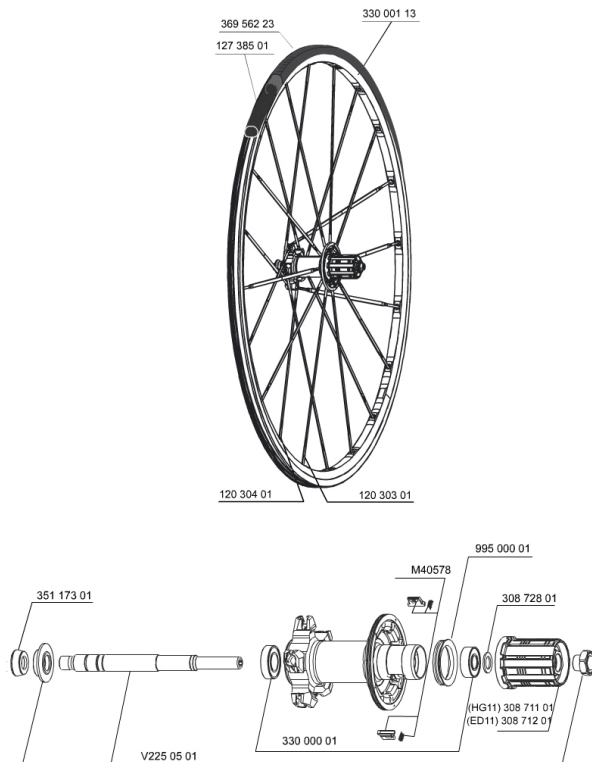

REFERENCES WHEELS

325693 KSYRIUM SLS ED11 WTS

325692 KSYRIUM SLS M11 WTS

RIMS

&NBSP;:

33000113 KIT REAR KSYRIUM SLS CLINCHER RIM

SPOKES

12030401 KIT 10 NDS KSYRIUM SL11 BLACK SPOKE 298mm
12030301 KIT 10 DS KSYRIUM SL11 BLACK SPOKE 275mm

Specifications

RIMS

- **Material** : Mactal
- **Material** : Mactal
- **Height** : front 22 mm, rear 25 mm asymmetrical
- **Color** : black anodized
- **Joint** : SUP
- **Height** : front 22 mm, rear 25 mm asymmetrical
- **Joint** : SUP
- **Drilling** : Fore
- **Brake track** : UB Control
- **Drilling** : Fore
- **Weight reduction** : ISM 3D
- **Valve hole diameter** : 6.5 mm
- **Brake track** : UB Control
- **Tyre** : clincher or tubular
- **Weight reduction** : ISM 3D
- **Valve hole diameter** : 6.5 mm
- **Tyre** : clincher or tubular
- **ETRTO size** : 622x15C
- **ETRTO size** : 622x15C
- **Recommended tyre sizes** : 19 to 32 mm
- **Recommended tyre sizes** : 19 to 32 mm

WHEEL HUB

- **Front body** : Front oversize carbon with aluminum flanges
- **Front body** : Front oversize carbon with aluminum flanges
- **Rear body** : aluminum
- **Rear body** : aluminum
- **Front and rear axle material** : aluminum
- **Color** : front carbon center tube with white flanges, rear white
- **Front and rear axle material** : aluminum
- **Front and rear axle material** : aluminum
- **Front and rear axle material** : aluminum
- **Front and rear axle material** : aluminum

WHEEL WEIGHTS

Wheel weight 790