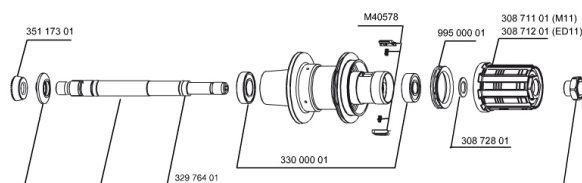

REFERENCES WHEELS

HUB SHELLS

M40578	FTSL PAWLS KIT (ROAD WHEELS)
33000001	REAR HUB B9+6901 BEARINGS 2013
30871101	FTS-L ROAD FREEWHEEL BODY HG11 8/9 compatible
30872801	SET OF 3 INTERNAL SILVER SPACERS 9mm FTS-L
99500001	FTSL/FTSX FREEHUB BODY SEAL
32976401	REAR AXLE KIT COMETE 2013
30871201	FTS-L ROAD FREEWHEEL BODY ED11 8/9 compatible

ADAPTERS

35117301	FT/RR FORK REST R-SYS/CC ULTIMATE > 2013/KSY PRO CARB T
----------	---

MAVIC Comete Road

DELIVERED WITH

BR601 quick release	
BR601 quick release	
Wheelbag	
Wheelbag	
Exalith brake pads	
Exalith brake pads	
Valve extender	
Valve extender	
Multifonction adjustment wrench	
Multifonction adjustment wrench	
User guide	
User guide	

Specifications

RIMS

- Recommended tyre sizes : 19 to 28 mm

WHEEL HUB

- Rear body : aluminum
 - Rear body : aluminum
 - Color : black
 - Axle material : aluminum
- QRM+
FTS-L steel
- Rear axle material : titanium and aluminum
- QRM+
FTS-L steel