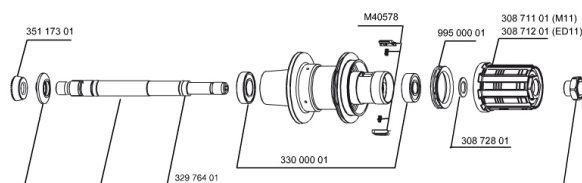

## REFERENCES WHEELS

### HUB SHELLS

32976401	REAR AXLE KIT COMETE 2013
30871201	FTS-L ROAD FREEWHEEL BODY ED11 8/9 compatible
M40578	FTSL PAWLS KIT (ROAD WHEELS)
33000001	REAR HUB B9+6901 BEARINGS 2013
30871101	FTS-L ROAD FREEWHEEL BODY HG11 8/9 compatible
30872801	SET OF 3 INTERNAL SILVER SPACERS 9mm FTS-L
99500001	FTSL/FTSX FREEHUB BODY SEAL

### ADAPTERS

35117301	FT/RR FORK REST R-SYS/CC ULTIMATE > 2013/KSY PRO CARB T
----------	---

**MAVIC** *Comete Road***DELIVERED WITH**

BR601 quick release	
BR601 quick release	
Wheelbag	
Wheelbag	
Exalith brake pads	
Exalith brake pads	
Valve extender	
Valve extender	
Multifonction adjustment wrench	
Multifonction adjustment wrench	
User guide	
User guide	

**Specifications****RIMS**

- Recommended tyre sizes : 19 to 28 mm

**WHEEL HUB**

- Rear body : aluminum
- Rear body : aluminum
- Axle material : aluminum
- Color : black

QRM+

FTS-L steel

- Rear axle material : titanium and aluminum