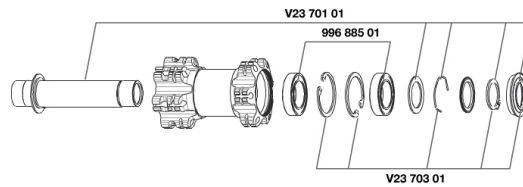

REFERENCES WHEELS

326479 CROSSRIDE D29 15FRT

RIMS

&NBSP;;

35123915 "KIT FRONT/REAR CROSSRIDE DISC 29"" RIM"

SPOKES

35126101 "KIT 12 FT/NDS XRIDE 29""/KSYRIUM DISC SPK 295mm"

HUB SHELLS

99688501 BEARING KIT 9/12/15 D6T HUB 20x32x7 6804

V2371101 KIT FRONT QRM AXLE 100mm/BOOST 110mm

V2370301 KIT FRONT AUTO ADJUSTING PLAY 15mm AXLE

MAVIC *Crossride 29***DELIVERED WITH**

BR101 rear quick release	
Rim tape	
Rear QR adapters	
Valve reducer	
User guide	

Specifications**RIMS**

- **Material** : 6106 Aluminum
 - **Color** : black anodized
 - **Joint** : pinned
 - **Drilling** : traditional
 - **Eyelet** : H2 technology
- Disc brake specific profile
- **Valve hole diameter** : 8,5 mm with pop off reducer
 - **Tyre** : tubetype
 - **Internal width** : 19 mm
 - **ETRTO size** : 622x19C
 - **Recommended tyre sizes** : 1.5 to 2.3

SPOKES

- **Material** : steel
- **Shape** : straight pull, bladed
- **Color** : black
- **Nipples** : brass, self lock concept
- **Count** : 24 front and rear
- **Lacing** : front and rear crossed 2

WHEEL HUB