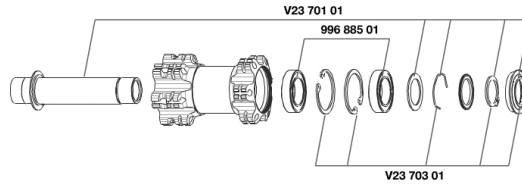

REFERENCES WHEELS

326479 CROSSRIDE D29 15FRT

RIMS

&NBSP;;

35123915 "KIT FRONT/REAR CROSSRIDE DISC 29" RIM"

SPOKES

35126101 "KIT 12 FT/NDS XRIDE 29"/KSYRIUM DISC SPK 295mm"

HUB SHELLS

V2371101 KIT FRONT QRM AXLE 100mm/BOOST 110mm
V2370301 KIT FRONT AUTO ADJUSTING PLAY 15mm AXLE
99688501 BEARING KIT 9/12/15 D6T HUB 20x32x7 6804

MAVIC *Crossride 29***DELIVERED WITH**

BR101 rear quick release	
Rim tape	
Rear QR adapters	
Valve reducer	
User guide	

Specifications**RIMS**

- **Material** : 6106 Aluminum
 - **Color** : black anodized
 - **Joint** : pinned
 - **Drilling** : traditional
 - **Eyelet** : H2 technology
- Disc brake specific profile
- **Valve hole diameter** : 8,5 mm with pop off reducer
 - **Tyre** : tubetype
 - **Internal width** : 19 mm
 - **ETRTO size** : 622x19C
 - **Recommended tyre sizes** : 1.5 to 2.3

SPOKES

- **Material** : steel
- **Shape** : straight pull, bladed
- **Color** : black
- **Nipples** : brass, self lock concept
- **Count** : 24 front and rear
- **Lacing** : front and rear crossed 2

WHEEL HUB