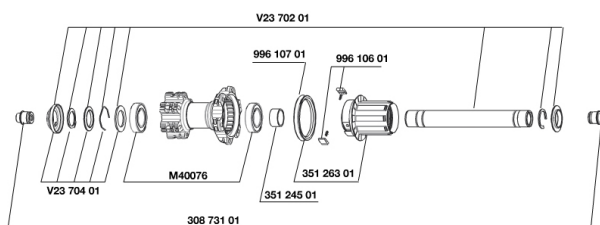

REFERENCES WHEELS

326480 CROSSRIDE DISC 29" 12-9 REAR

356287 CROSSRIDE D29 12x142RR

RIMS

&NBSP;:

35123915 "KIT FRONT/REAR CROSSRIDE DISC 29"" RIM"

SPOKES

35126201 "KIT 12 DS XRIDE+E-XA ELITE 29""/KSYRIUM DISC SPK 293mm"

35126101 "KIT 12 FT/NDS XRIDE 29""/KSYRIUM DISC SPK 295mm"

HUB SHELLS

V2370401 KIT REAR AUTO ADJUSTING PLAY 12mm AXLE

M40076 HUB BEARINGS 17x30x7 6903 x 2

35124501 SET OF 3 REAR AXLE/FREEWHEEL BODY SPACERS MTB L1

99610701 ITS-4 FREEWHEEL SEAL

V2371201 KIT REAR QRM AXLE 135-142 / BOOST 148mm

35126301 TS-2 FREEWHEEL BODY + SEAL 2013 (NO PAWLS) - while stock las

99610601 PAWLS KIT FOR ITS-4 (OR TS-2)

ADAPTERS

30873101 2 REAR REDUCERS 12/9,5mm 2012 ITS4 HUB