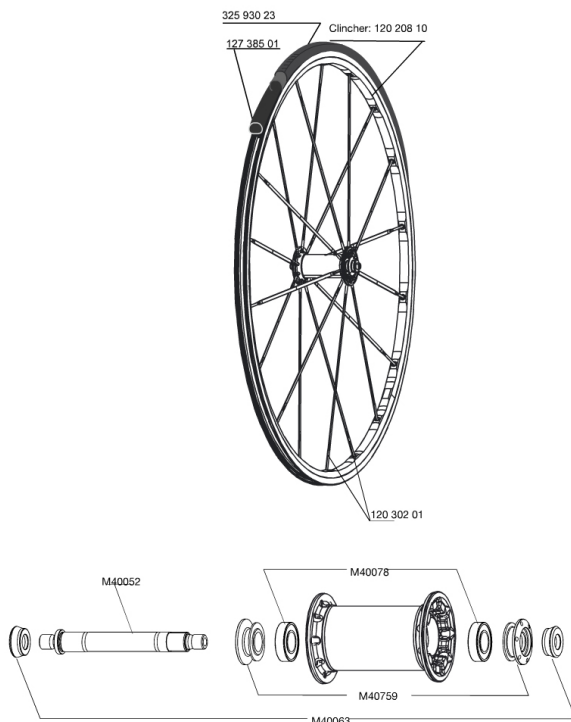

参照ホイール

326546 KSYRIUM SLR 013 FRT WTS

RIMS

&NBSP;:

12020810 FRONT KSYRIUM SLR CLINCHER RIM

SPOKES

12030201 12 BLK FRONT SPOKES KSYRIUM SLR/SR/SL 11 285mm

HUB SHELLS

M40063 2 FRONT AXLE FORK SUPPORT
 M40052 FRONT HUB AXLE
 M40759 ADJUST.NUT+CAP XMAX SL CERA FR
 M40078 FRONT HUB 6901 BEARINGS

MAINTENAN

CE

12738501 Road Innertube Presta 48mm

TYRES

32593023 YksionProSSCGripLink 23