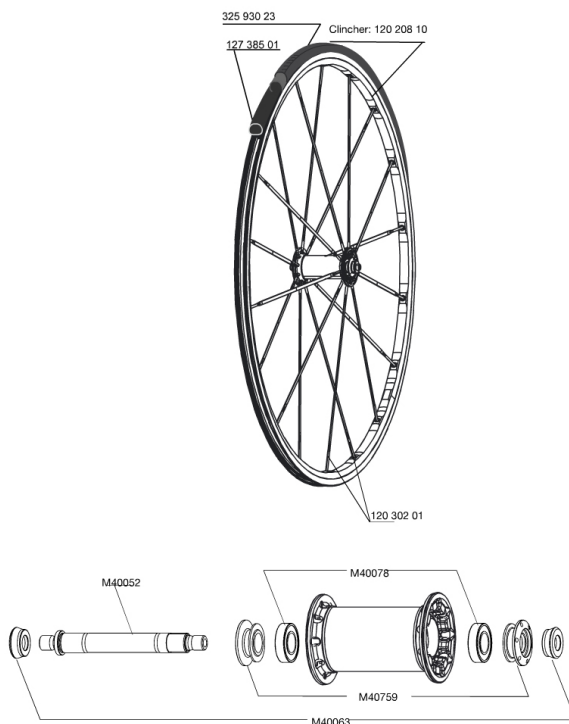

REFERENCES WHEELS

326546 KSYRIUM SLR 013 FRT WTS

RIMS

&NBSP;:

12020810 KIT FRONT KSYRIUM SLR CLINCHER RIM

SPOKES

12030201 KIT 12 FT KSYRIUM SLR/SR/SL 11 BLK SPK 285mm

HUB SHELLS

Specifications

RIMS

- **Material** : Mxstal
- **Material** : Mxstal
- **Height** : front 22 mm, rear 25 mm asymmetrical
- **Color** : Exalith
- **Height** : front 22 mm, rear 25 mm asymmetrical
- **Joint** : SUP
- **Drilling** : Fore
- **Joint** : SUP
- **Drilling** : Fore
- **Brake track** : Exalith 2
- **Weight reduction** : ISM
- **Brake track** : Exalith 2
- **Valve hole diameter** : 6,5 mm
- **Weight reduction** : ISM
- **Type** : clincher

WHEEL HUB

- **Front and rear bodies** : aluminum
- **Front and rear bodies** : aluminum
- **Front and rear axle material** : aluminum
- **Color** : front carbon center tube with black flanges, rear black
- **Front and rear axle material** : aluminum
- QRM+
- FTS-L steel
- QRM+
- FTS-L steel

WHEEL WEIGHTS

Wheel weight 630