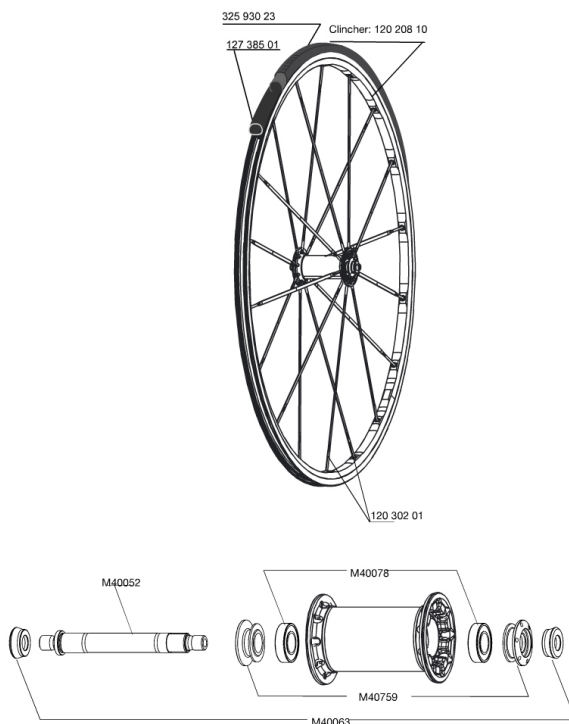

REFERENCES WHEELS

326546 KSYRIUM SLR 013 FRT WTS

RIMS

&NBSP;:

12020810 KIT FRONT KSYRIUM SLR CLINCHER RIM

SPOKES

12030201 KIT 12 FT KSYRIUM SLR/SR/SL 11 BLK SPK 285mm

HUB SHELLS

Specifications

RIMS

- **Material** : Mxstal
- **Material** : Mxstal
- **Height** : front 22 mm, rear 25 mm asymmetrical
- **Color** : Exalith
- **Joint** : SUP
- **Height** : front 22 mm, rear 25 mm asymmetrical
- **Joint** : SUP
- **Drilling** : Fore
- **Drilling** : Fore
- **Brake track** : Exalith 2
- **Weight reduction** : ISM
- **Brake track** : Exalith 2
- **Valve hole diameter** : 6,5 mm
- **Weight reduction** : ISM
- **Type** : clincher

WHEEL HUB

- **Front and rear bodies** : aluminum
- **Front and rear bodies** : aluminum
- **Front and rear axle material** : aluminum
- **Color** : front carbon center tube with black flanges, rear black
- **QRM+**
- **Front and rear axle material** : aluminum
- **FTS-L steel**
- **QRM+**
- **FTS-L steel**

WHEEL WEIGHTS

Wheel weight 630