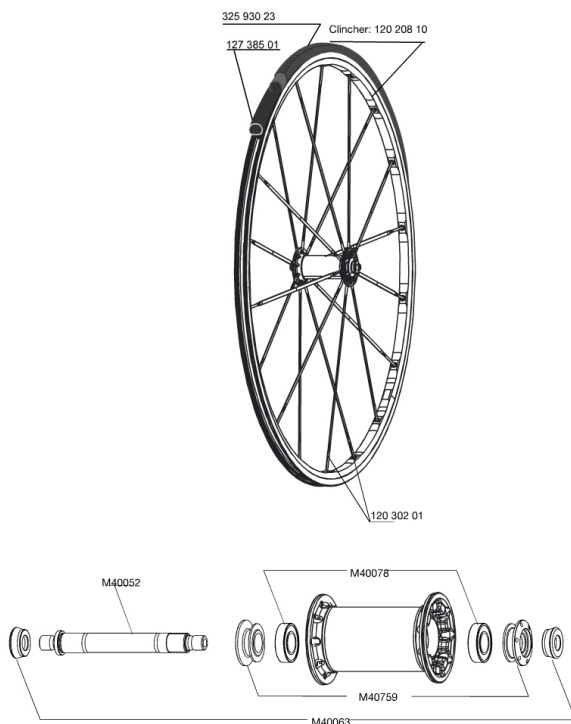

REFERENCES WHEELS

326546 KSYRIUM SLR 013 FRT WTS

RIMS

&NBSP;:

12020810 KIT FRONT KSYRIUM SLR CLINCHER RIM

SPOKES

12030201 KIT 12 FT KSYRIUM SLR/SR/SL 11 BLK SPK 285mm

HUB SHELLS

Specifications

RIMS

- **Material** : Mactal
- **Material** : Mactal
- **Height** : front 22 mm, rear 25 mm asymmetrical
- **Color** : Exalith
- **Joint** : SUP
- **Height** : front 22 mm, rear 25 mm asymmetrical
- **Joint** : SUP
- **Drilling** : Fore
- **Brake track** : Exalith 2
- **Drilling** : Fore
- **Weight reduction** : ISM
- **Valve hole diameter** : 6.5 mm
- **Brake track** : Exalith 2
- **Weight reduction** : ISM
- **Type** : clincher

WHEEL HUB

- **Front and rear bodies** : aluminum
- **Front and rear bodies** : aluminum
- **Front and rear axle material** : aluminum
- **Color** : front carbon center tube with black flanges, rear black
- **Front and rear axle material** : aluminum
- **Front and rear axle material** : aluminum
- **Front and rear axle material** : aluminum
- **Front and rear axle material** : aluminum

WHEEL WEIGHTS

Wheel weight 630