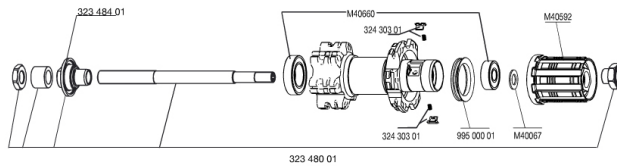

## REFERENCES WHEELS

326555 CROSSRIDE DISC 013 D6t REAR

326564 CROSSRIDE DISC 013 Dcl REAR

### RIMS

&NBSP;:

35124015 "KIT FRONT/REAR CROSSRIDE DISC 26"" 2013 RIM"

### SPOKES

35126501 "KIT 12 DS CROSSRIDE 13 26"" 15/12 SPK 261mm"  
99687501 KIT 12 CROSSRIDE DISC STEEL BLK SPOKES 263mm

### RIMS

- **Material** : 6106 Aluminum
  - **Color** : black anodized
  - **Joint** : pinned
  - **Drilling** : traditional
  - **Eyelet** : H2 technology
- Disc brake specific profile
- **Valve hole diameter** : 8,5 mm with pop off reducer
  - **Tyre** : tubetype
  - **Internal width** : 19 mm
  - **ETRTO size** : 559x19C
  - **Recommended tyre sizes** : 1.5 to 2.3