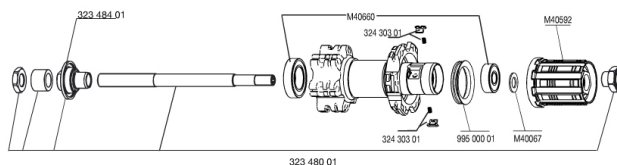

REFERENCES WHEELS

326555 CROSSRIDE DISC 013 D6t REAR

326564 CROSSRIDE DISC 013 Dcl REAR

RIMS

&NBSP;:

35124015 "KIT FRONT/REAR CROSSRIDE DISC 26"" 2013 RIM"

SPOKES

35126501 "KIT 12 DS CROSSRIDE 13 26"" 15/12 SPK 261mm"
99687501 KIT 12 CROSSRIDE DISC STEEL BLK SPOKES 263mm

HUB SHELLS

32348001 MTB DISC REAR AXLE QRM MTB DISC
99500001 FTSL/FTSX FREEHUB BODY SEAL
M40660 REAR HUB 608+6001 BEARINGS
M40592 FTSL FREEWHEEL BODY M10
32348401 EXPANSIBLE BEARINGS SUPPORT
32430301 FTSX PAWLS KIT (MTB WHEELS)
M40067 INTERNAL FREEWHEEL SPACER FTSL/FTSX

MAVIC Crossride Disc

DELIVERED WITH

BR101 quick releases	
Rim tape	
Valve reducer	
User guide	

Specifications

RIMS

- **Material** : 6106 Aluminum
 - **Color** : black anodized
 - **Joint** : pinned
 - **Drilling** : traditional
 - **Eyelet** : H2 technology
- Disc brake specific profile
- **Valve hole diameter** : 8,5 mm with pop off reducer
 - **Tyre** : tubetype
 - **Internal width** : 19 mm
 - **ETRTO size** : 559x19C
 - **Recommended tyre sizes** : 1.5 to 2.3

SPOKES

- **Material** : steel
- **Shape** : straight pull, bladed
- **Color** : black
- **Nipples** : brass, self lock concept
- **Count** : 24 front and rear
- **Lacing** : front and rear crossed 2

WHEEL HUB