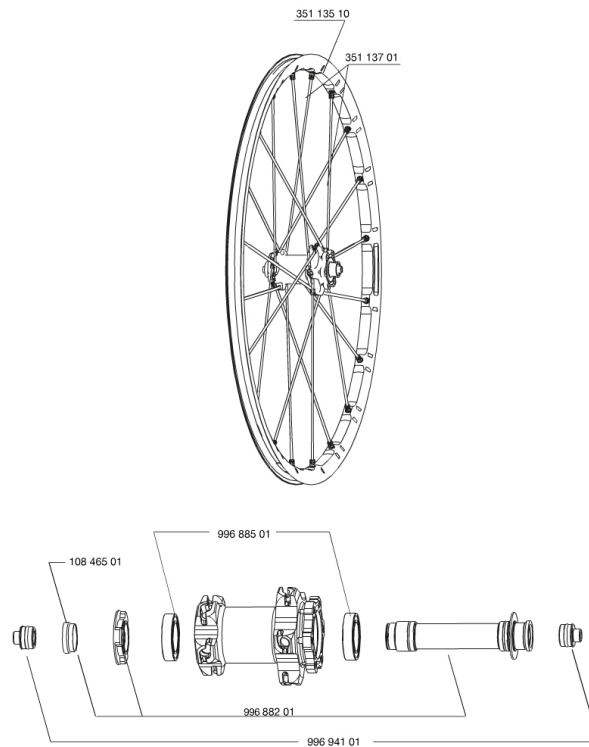

REFERENCES WHEELS

326598 CROSSMAX SLR 29 D61FRT

RIMS

&NBSP;:

35113510	"KIT FRONT CROSSMAX SLR 29"" RIM"
----------	-----------------------------------

SPOKES

35113701	"KIT 10 FT/NDS M7/7 XMAX SLR 29"" SPK 299,5mm"
----------	--

Specifications**RIMS**

- **Material** : Mactal
 - **Color** : Double anodization, black rim, silver ISM
 - **Joint** : SUP
 - **Drilling** : Fore
- Disc brake specific profile
- **Weight reduction** : ISM 3D
 - **Valve hole diameter** : 6.5 mm
 - **Tyre** : UST Tubeless and tubetype
 - **Internal width** : 19 mm, asymmetrical
 - **ETRTO size** : 622x19C
 - **Recommended tyre sizes** : 1.5 to 2.3

SPOKES

- **Material** : Zicral
- **Shape** : straight pull, bladed
- **Color** : black + 1 half black / half white
- **Nipples** : integrated M7 aluminum with brake rings
- **Count** : 20 front and rear
- **Lacing** : front crossed 2, rear Isopulse

WHEEL HUB

- **Front and rear bodies** : oversize aluminum
 - **Color** : white
 - **Front and rear axle material** : aluminum
- QRM+
ITS-4 alloy

WHEEL WEIGHTS

Wheel weight 755