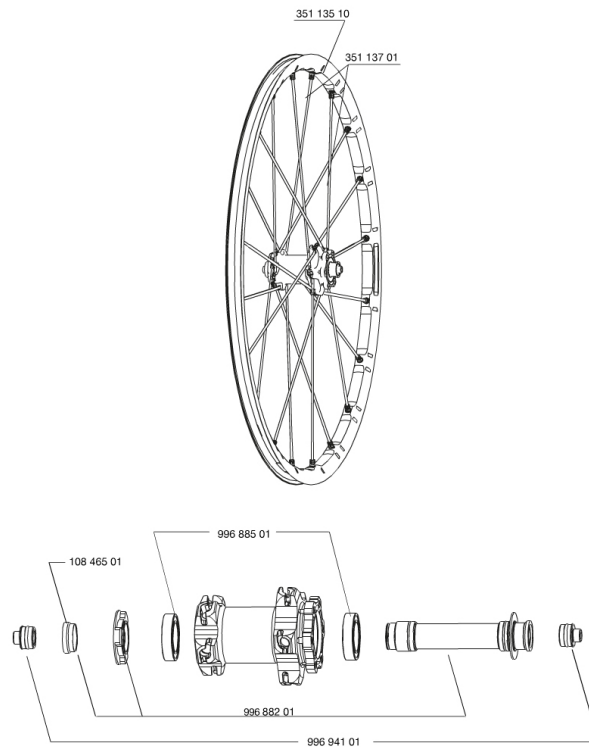

REFERENCES WHEELS

326598 CROSSMAX SLR 29 D6IFRT

RIMS

&NBSP;:

35113510	"KIT FRONT CROSSMAX SLR 29"" RIM"
----------	-----------------------------------

SPOKES

35113701	"KIT 10 FT/NDS M7/7 XMAX SLR 29"" SPK 299,5mm"
----------	--

Specifications**RIMS**

- **Material** : Mactal
 - **Color** : Double anodization, black rim, silver ISM
 - **Joint** : SUP
 - **Drilling** : Fore
- Disc brake specific profile
- **Weight reduction** : ISM 3D
 - **Valve hole diameter** : 6.5 mm
 - **Tyre** : UST Tubeless and tubetype
 - **Internal width** : 19 mm, asymmetrical
 - **ETRTO size** : 622x19C
 - **Recommended tyre sizes** : 1.5 to 2.3

SPOKES

- **Material** : Zicral
- **Shape** : straight pull, bladed
- **Color** : black + 1 half black / half white
- **Nipples** : integrated M7 aluminum with brake rings
- **Count** : 20 front and rear
- **Lacing** : front crossed 2, rear Isopulse

WHEEL HUB

- **Front and rear bodies** : oversize aluminum
 - **Color** : white
 - **Front and rear axle material** : aluminum
- QRM+
ITS-4 alloy

WHEEL WEIGHTS

Wheel weight 755