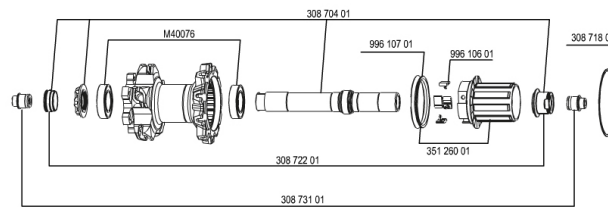

### RIMS

&NBSP;:

35113513 "KIT REAR CROSSMAX SLR 29"" RIM"

### SPOKES

35113801 "KIT 10 DS M7/7 XMAX SLR/PRO 29"" SPK 269,5mm"  
35113701 "KIT 10 FT/NDS M7/7 XMAX SLR 29"" SPK 299,5mm"

**Specifications****RIMS**

- **Material** : Mactal
  - **Color** : Double anodization, black rim, silver ISM
  - **Joint** : SUP
  - **Drilling** : Fore
- Disc brake specific profile
- **Weight reduction** : ISM 3D
  - **Valve hole diameter** : 6.5 mm
  - **Tyre** : UST Tubeless and tubetype
  - **Internal width** : 19 mm, asymmetrical
  - **ETRTO size** : 622x19C
  - **Recommended tyre sizes** : 1.5 to 2.3

**SPOKES**

- **Material** : Zicral
- **Shape** : straight pull, bladed
- **Color** : black + 1 half black / half white
- **Nipples** : integrated M7 aluminum with brake rings
- **Count** : 20 front and rear
- **Lacing** : front crossed 2, rear Isopulse