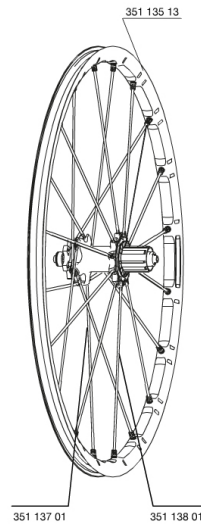

## REFERENCES WHEELS

326599 CROSSMAX SLR 29 D61REAR

### RIMS

&NBSP;:

35113513 "KIT REAR CROSSMAX SLR 29"" RIM"

**Specifications****RIMS**

- **Material** : Mactal
  - **Color** : Double anodization, black rim, silver ISM
  - **Joint** : SUP
  - **Drilling** : Fore
- Disc brake specific profile
- **Weight reduction** : ISM 3D
  - **Valve hole diameter** : 6.5 mm
  - **Tyre** : UST Tubeless and tubetype
  - **Internal width** : 19 mm, asymmetrical
  - **ETRTO size** : 622x19C
  - **Recommended tyre sizes** : 1.5 to 2.3

**WHEEL HUB**

- **Front and rear bodies** : oversize aluminum
  - **Color** : white
  - **Front and rear axle material** : aluminum
- QRM+  
ITS-4 alloy

**WHEEL WEIGHTS**

Wheel weight 865