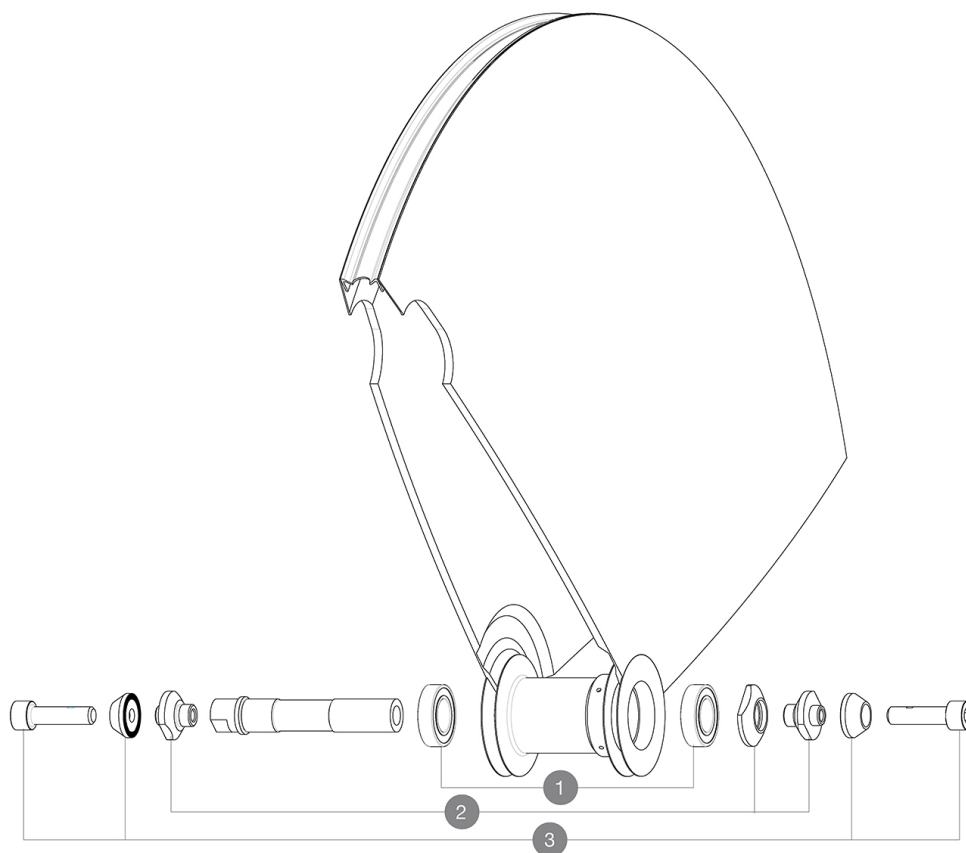

参照ホイール

327309 COMETE TRACK 013 TUBULAR  
FRT

## HUB SHELLS

1	M40129	KIT 2 BEARINGS 6902 15x28x7
2	11188701	COMETE FRONT AXLE TRACK
3	M40124	M6 AXLE BOLTS FRT TRACK WHEEL