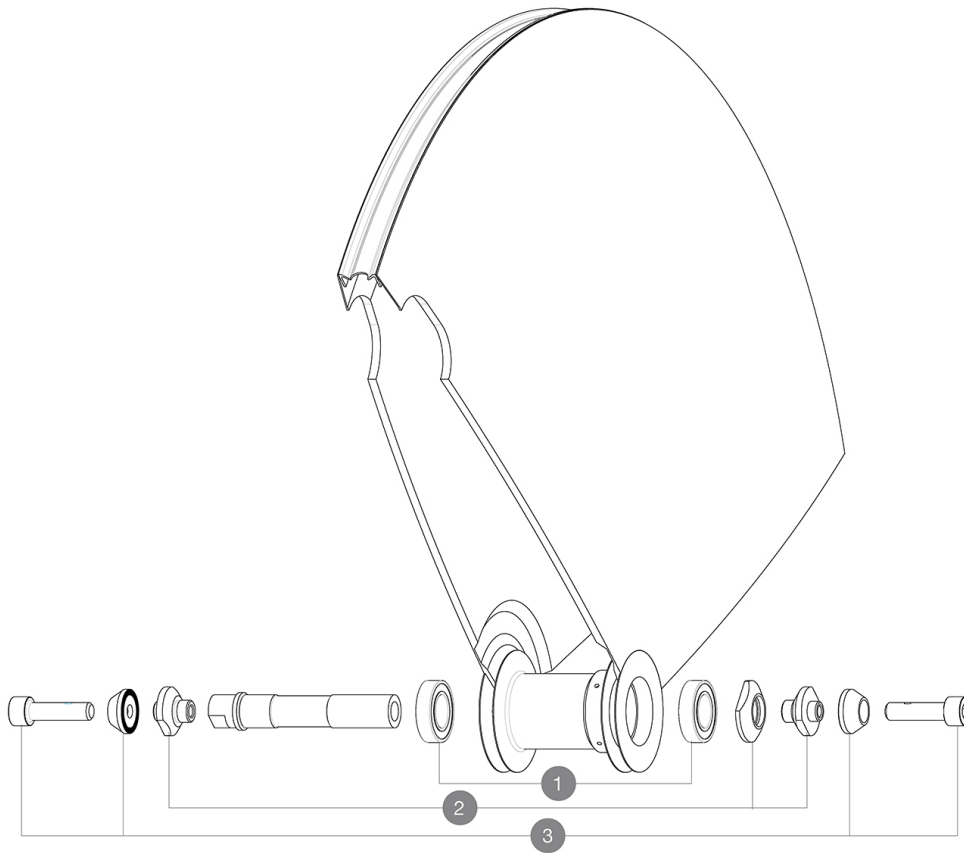

## REFERENCES WHEELS

327309 COMETE TRACK 013 TUBULAR FRT

## HUB SHELLS

1	M40129	KIT 2 BEARINGS 6902 15x28x7
2	11188701	COMETE FRONT AXLE TRACK
3	M40124	M6 AXLE BOLTS/ALU SUPPORTS FRT IO TRACK

**MAVIC** *Comete Track***DELIVERED WITH**

Fixing nuts	
Fixing nuts	
Wheelbag	
Wheelbag	
Valve extender	
Valve extender	
Cog lock nut	
Cog lock nut	
User guide	
User guide	

**Specifications****RIMS**

- Recommended tyre sizes : 19 to 28 mm

**WHEEL HUB**

- Body : aluminum
- Body : aluminum
- Color : black
- Axle material : aluminum

QRM

- Axle material : aluminum

Fixed cog

QRM