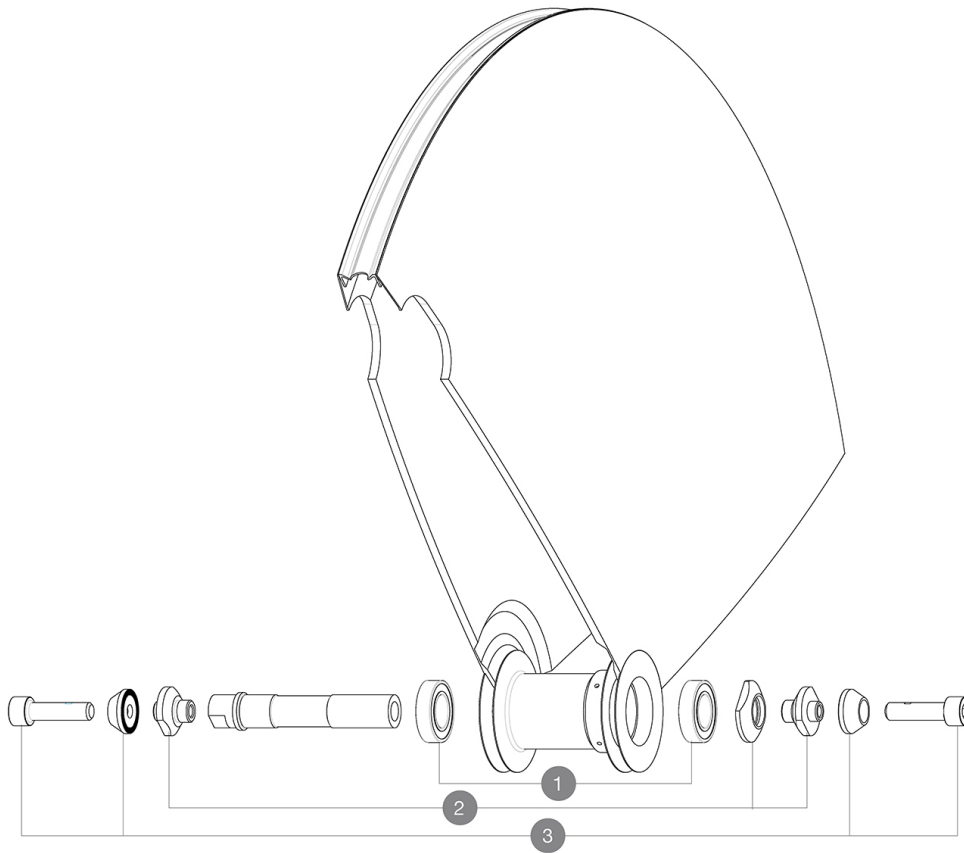

REFERENCES WHEELS

327309 COMETE TRACK 013 TUBULAR FRT

HUB SHELLS

| | | |
|---|----------|---|
| 1 | M40129 | KIT 2 BEARINGS 6902 15x28x7 |
| 2 | 11188701 | COMETE FRONT AXLE TRACK |
| 3 | M40124 | M6 AXLE BOLTS/ALU SUPPORTS FRT IO TRACK |

MAVIC Comete Track

DELIVERED WITH

| | |
|----------------|--|
| Fixing nuts | |
| Fixing nuts | |
| Wheelbag | |
| Wheelbag | |
| Valve extender | |
| Valve extender | |
| Cog lock nut | |
| Cog lock nut | |
| User guide | |
| User guide | |

Specifications

RIMS

- Recommended tyre sizes : 19 to 28 mm

WHEEL HUB

- Body : aluminum
- Body : aluminum
- Color : black
- Axle material : aluminum
- Axle material : aluminum

QRM

Fixed cog

QRM