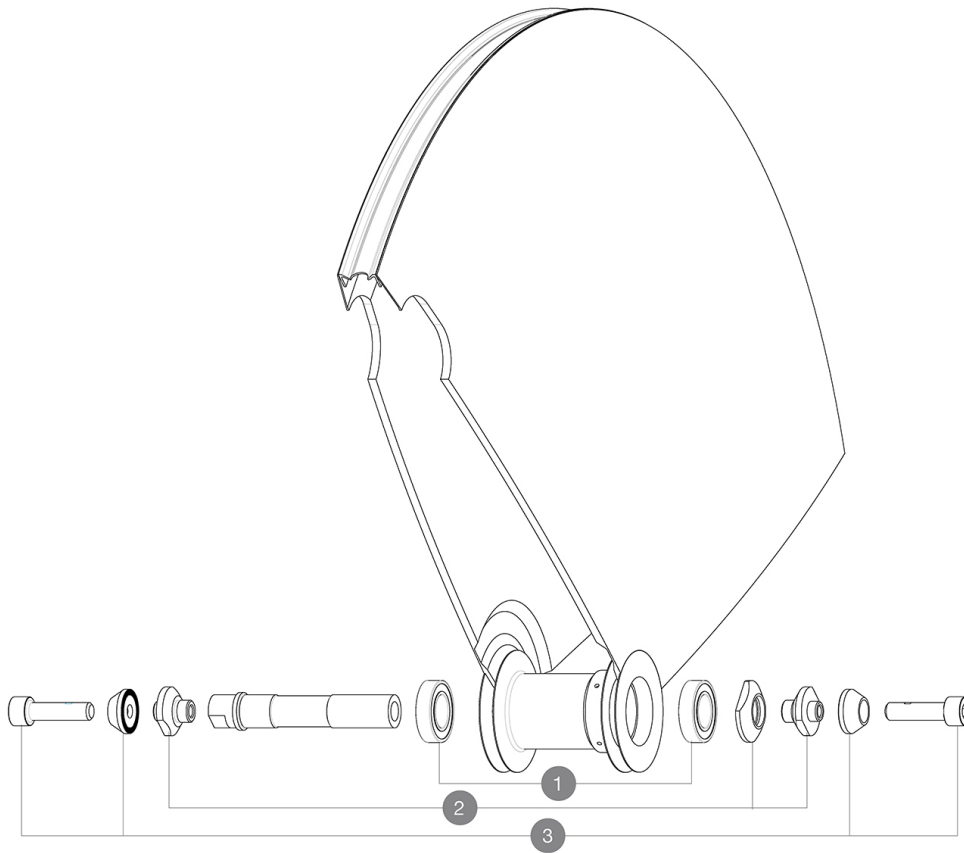

REFERENCES WHEELS

327309 COMETE TRACK 013 TUBULAR FRT

HUB SHELLS

1	M40129	KIT 2 BEARINGS 6902 15x28x7
2	11188701	COMETE FRONT AXLE TRACK
3	M40124	M6 AXLE BOLTS/ALU SUPPORTS FRT IO TRACK

MAVIC *Comete Track***DELIVERED WITH**

Fixing nuts	
Fixing nuts	
Wheelbag	
Wheelbag	
Valve extender	
Valve extender	
Cog lock nut	
Cog lock nut	
User guide	
User guide	

Specifications**RIMS**

- Recommended tyre sizes : 19 to 28 mm

WHEEL HUB

- Body : aluminum
- Body : aluminum
- Color : black
- Axle material : aluminum