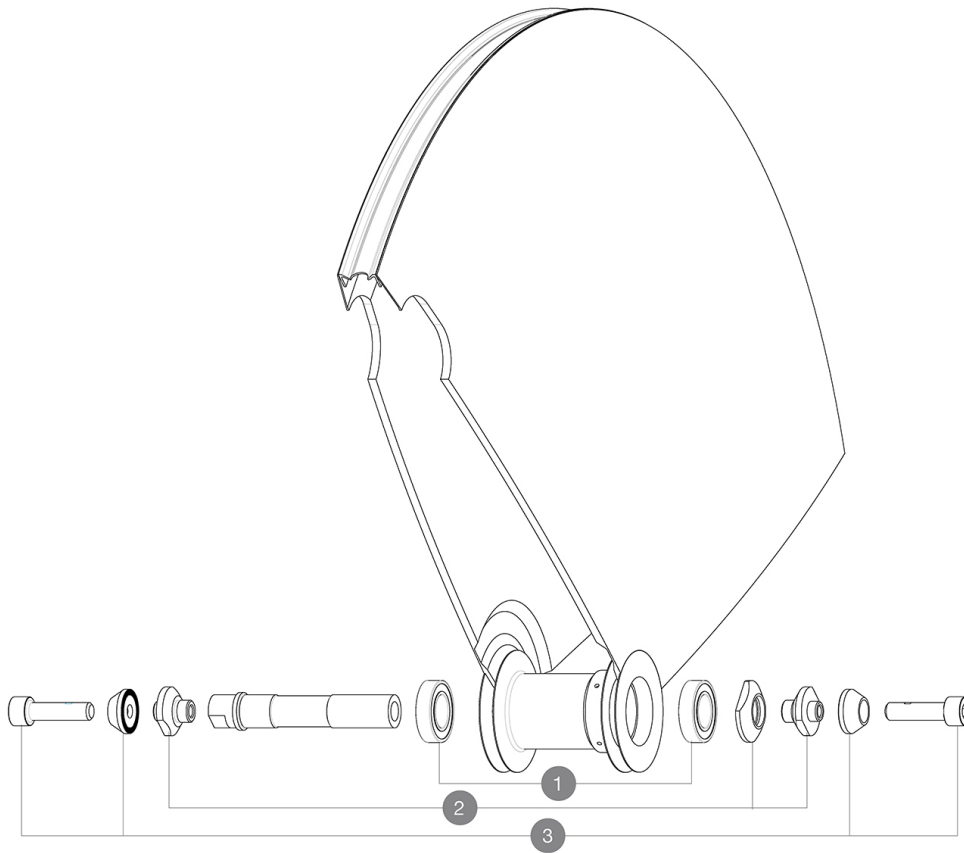

REFERENCES WHEELS

327309 COMETE TRACK 013 TUBULAR FRT

HUB SHELLS

| | | |
|---|----------|---|
| 1 | M40129 | KIT 2 BEARINGS 6902 15x28x7 |
| 2 | 11188701 | COMETE FRONT AXLE TRACK |
| 3 | M40124 | M6 AXLE BOLTS/ALU SUPPORTS FRT IO TRACK |

MAVIC *Comete Track***DELIVERED WITH**

| | |
|----------------|--|
| Fixing nuts | |
| Fixing nuts | |
| Wheelbag | |
| Wheelbag | |
| Valve extender | |
| Valve extender | |
| Cog lock nut | |
| Cog lock nut | |
| User guide | |
| User guide | |

Specifications**RIMS**

- Recommended tyre sizes : 19 to 28 mm

WHEEL HUB

- Body : aluminum
- Body : aluminum
- Color : black
- Axle material : aluminum
- Axle material : aluminum

QRM

Fixed cog

QRM

Fixed cog