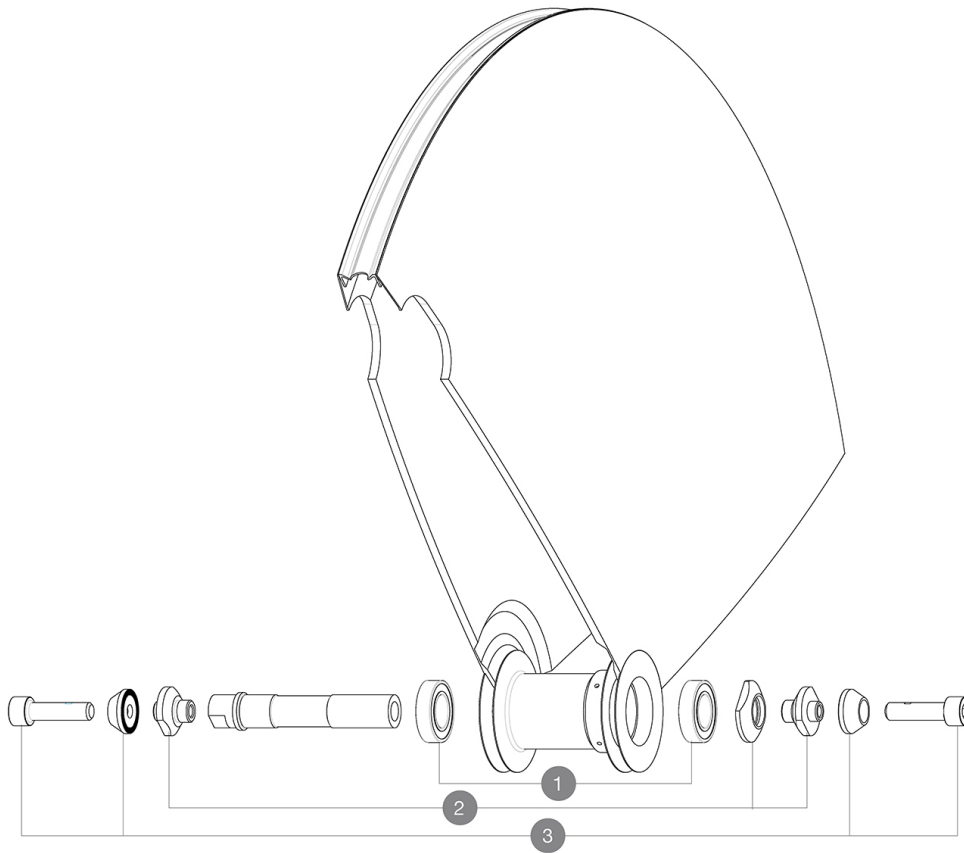

REFERENCES WHEELS

327309 COMETE TRACK 013 TUBULAR FRT

HUB SHELLS

1	M40129	KIT 2 BEARINGS 6902 15x28x7
2	11188701	COMETE FRONT AXLE TRACK
3	M40124	M6 AXLE BOLTS/ALU SUPPORTS FRT IO TRACK

MAVIC *Comete Track***DELIVERED WITH**

Fixing nuts	
Fixing nuts	
Wheelbag	
Wheelbag	
Valve extender	
Valve extender	
Cog lock nut	
Cog lock nut	
User guide	
User guide	

Specifications**RIMS**

- Recommended tyre sizes : 19 to 28 mm

WHEEL HUB

- Body : aluminum
- Body : aluminum
- Axle material : aluminum
- Color : black
- Axle material : aluminum