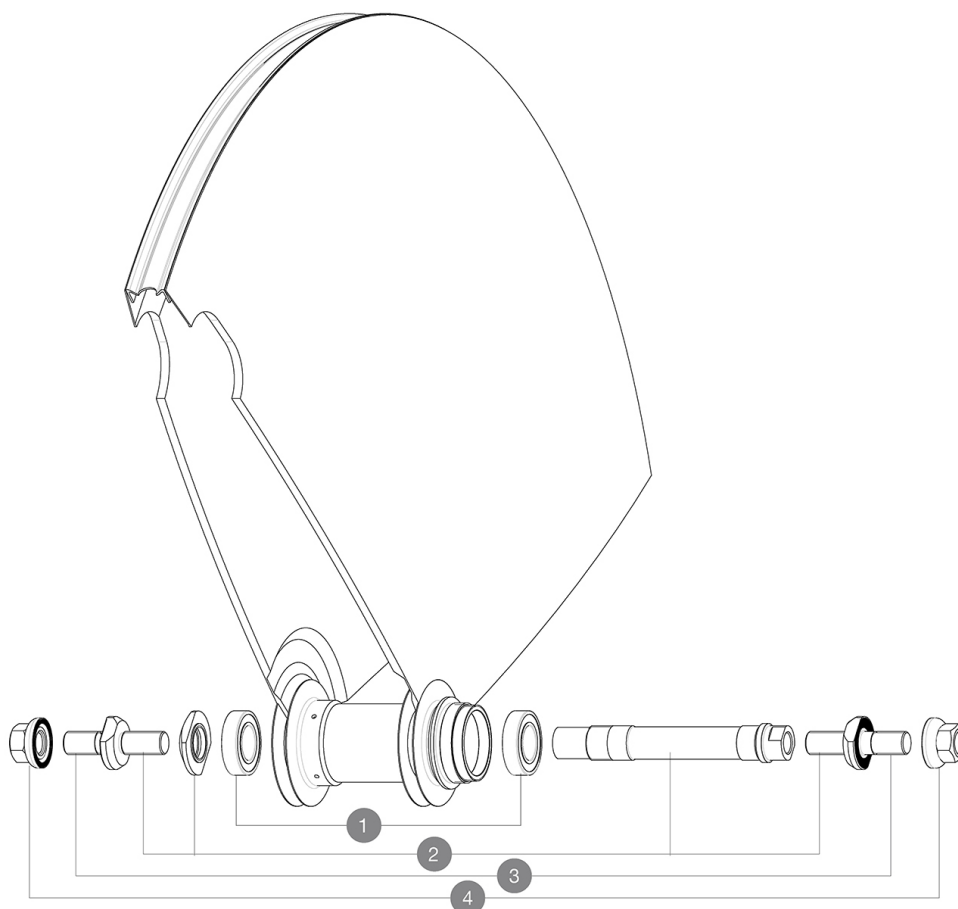

REFERENCES WHEELS

326664 COMETE TRACK 013 TUBULAR REAR

HUB SHELLS

| | | |
|---|----------|---|
| 1 | M40129 | KIT 2 BEARINGS 6902 15x28x7 |
| 2 | M40128 | REAR COMETE TRACK AXLE + ADJT.NUT + FORK SUPPORTS |
| 3 | V2390101 | KIT OF 2 END BOLTS AXLE PART FOR COMETE TRACK |
| 4 | M40772 | NUT/WASHER KIT TRACK R.COMETE |

MAVIC *Comete Track***DELIVERED WITH**

| | |
|----------------|--|
| Fixing nuts | |
| Fixing nuts | |
| Wheelbag | |
| Wheelbag | |
| Valve extender | |
| Valve extender | |
| Cog lock nut | |
| Cog lock nut | |
| User guide | |
| User guide | |

Specifications**RIMS**

- Recommended tyre sizes : 19 to 28 mm

WHEEL HUB

- Body : aluminum
- Body : aluminum
- Color : black
- Axle material : aluminum

QRM

- Axle material : aluminum

Fixed cog

QRM