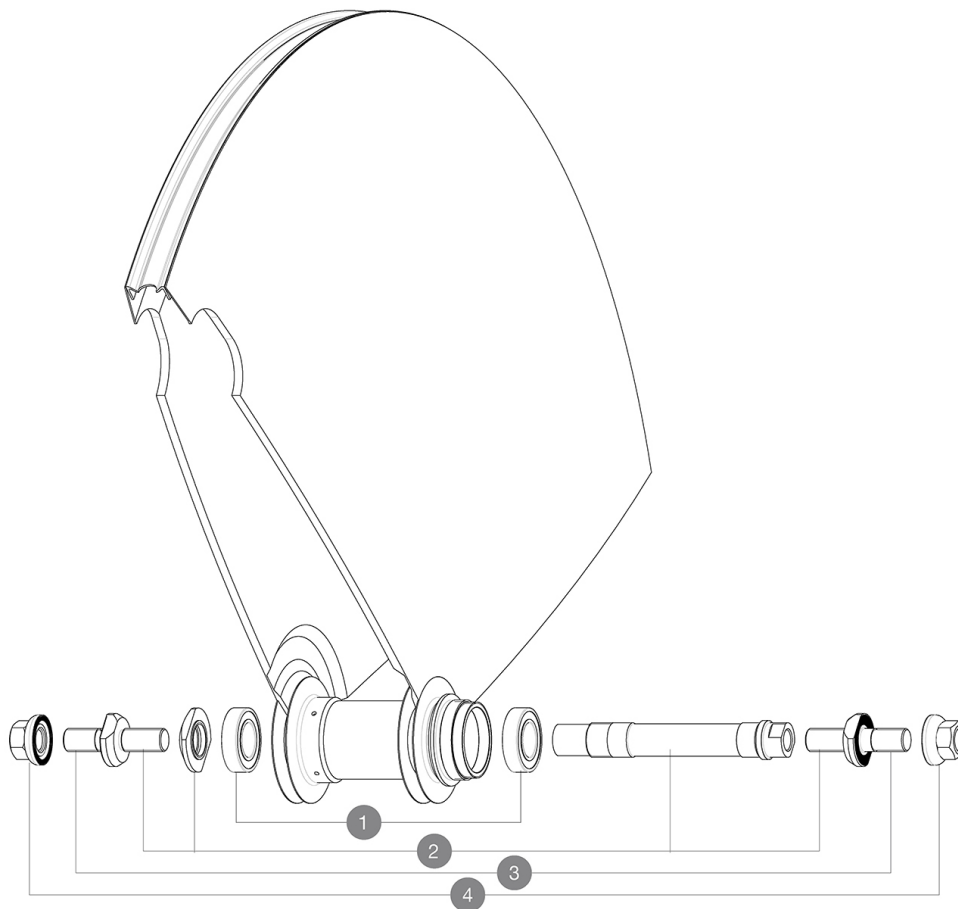

## REFERENCES WHEELS

326664 COMETE TRACK 013 TUBULAR REAR

## HUB SHELLS

1	M40129	KIT 2 BEARINGS 6902 15x28x7
2	M40128	REAR COMETE TRACK AXLE + ADJT.NUT + FORK SUPPORTS
3	V2390101	KIT OF 2 END BOLTS AXLE PART FOR COMETE TRACK
4	M40772	NUT/WASHER KIT TRACK R.COMETE

**MAVIC** *Comete Track***DELIVERED WITH**

Fixing nuts	
Fixing nuts	
Wheelbag	
Wheelbag	
Valve extender	
Valve extender	
Cog lock nut	
Cog lock nut	
User guide	
User guide	

**Specifications****RIMS**

- Recommended tyre sizes : 19 to 28 mm

**WHEEL HUB**

- Body : aluminum
- Body : aluminum
- Axle material : aluminum
- Color : black
- Axle material : aluminum

QRM

Fixed cog

QRM

Fixed cog

**WHEEL WEIGHTS**

Wheel weight