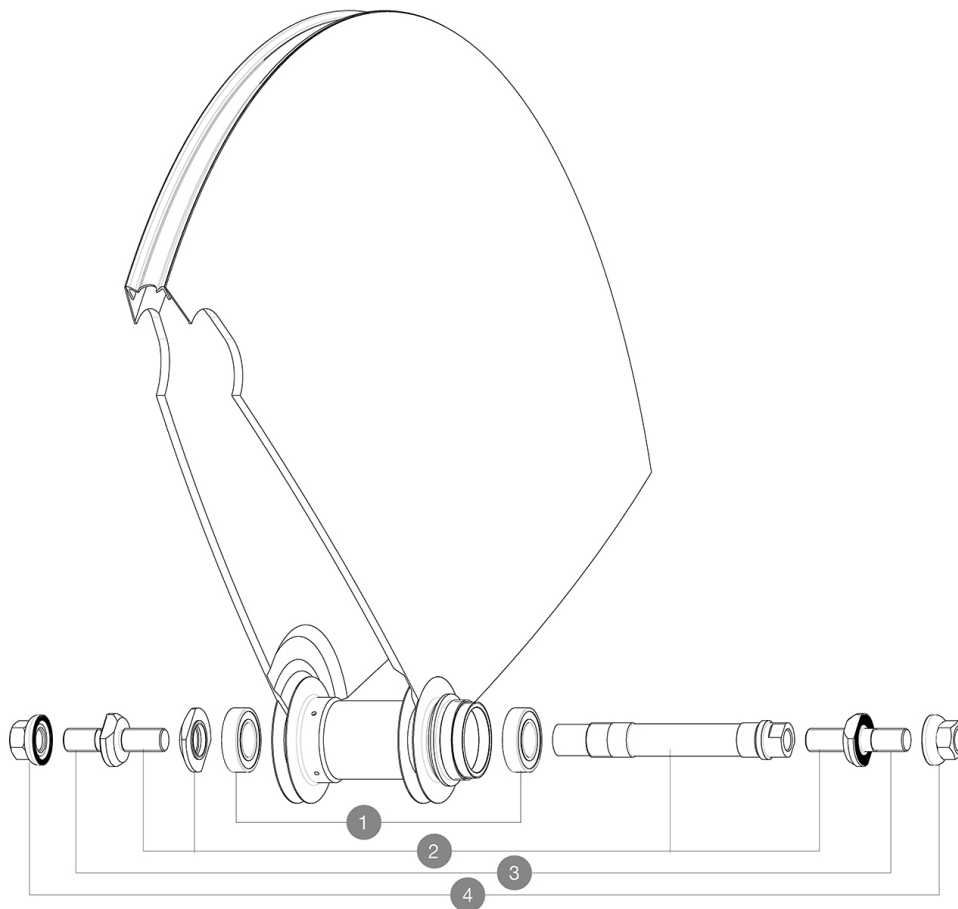

## REFERENCES WHEELS

326664 COMETE TRACK 013 TUBULAR REAR

## HUB SHELLS

1	M40129	KIT 2 BEARINGS 6902 15x28x7
2	M40128	REAR COMETE TRACK AXLE + ADJT.NUT + FORK SUPPORTS
3	V2390101	KIT OF 2 END BOLTS AXLE PART FOR COMETE TRACK
4	M40772	NUT/WASHER KIT TRACK R.COMETE

**MAVIC** *Comete Track***DELIVERED WITH**

Fixing nuts	
Fixing nuts	
Wheelbag	
Wheelbag	
Valve extender	
Valve extender	
Cog lock nut	
Cog lock nut	
User guide	
User guide	

**Specifications****RIMS**

- Recommended tyre sizes : 19 to 28 mm

Wheel weight