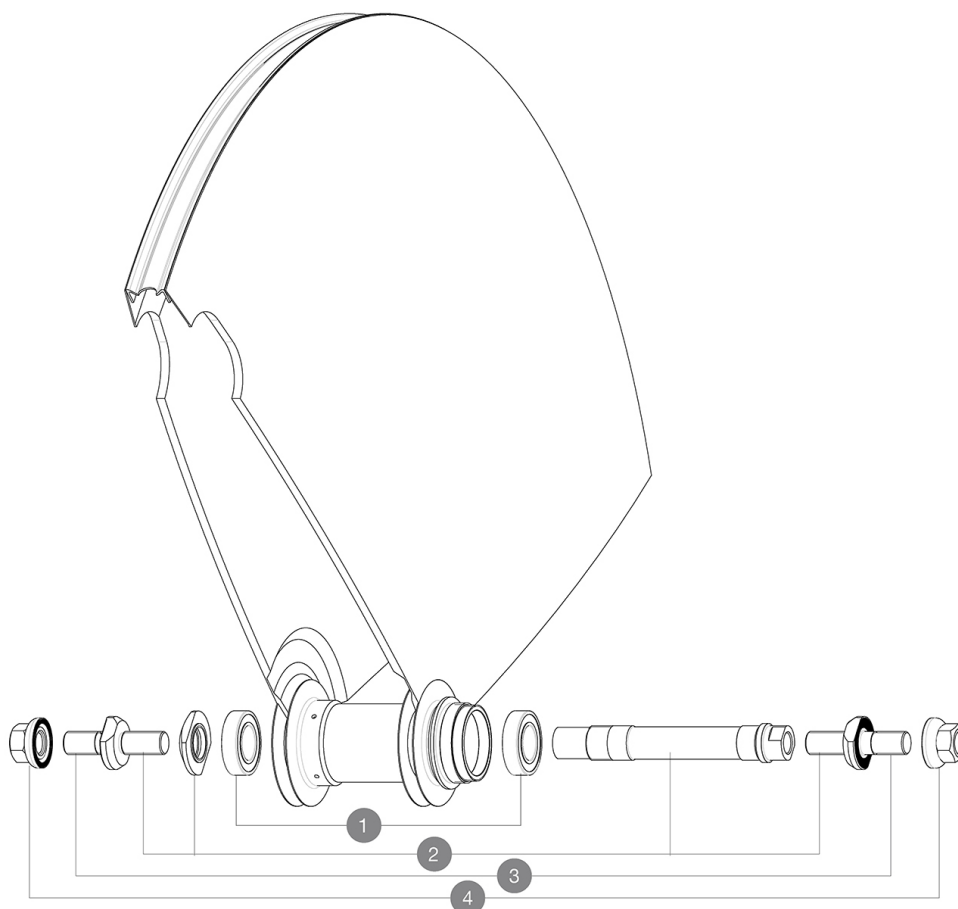

## REFERENCES WHEELS

326664 COMETE TRACK 013 TUBULAR REAR

## HUB SHELLS

1	M40129	KIT 2 BEARINGS 6902 15x28x7
2	M40128	REAR COMETE TRACK AXLE + ADJT.NUT + FORK SUPPORTS
3	V2390101	KIT OF 2 END BOLTS AXLE PART FOR COMETE TRACK
4	M40772	NUT/WASHER KIT TRACK R.COMETE

**MAVIC** *Comete Track***DELIVERED WITH**

Fixing nuts	
Fixing nuts	
Wheelbag	
Wheelbag	
Valve extender	
Valve extender	
Cog lock nut	
Cog lock nut	
User guide	
User guide	

**Specifications****RIMS**

- Recommended tyre sizes : 19 to 28 mm

**WHEEL HUB**

- Body : aluminum
- Body : aluminum
- Color : black
- Axle material : aluminum
- Axle material : aluminum

QRM

Fixed cog

QRM

Fixed cog

**WHEEL WEIGHTS**

Wheel weight