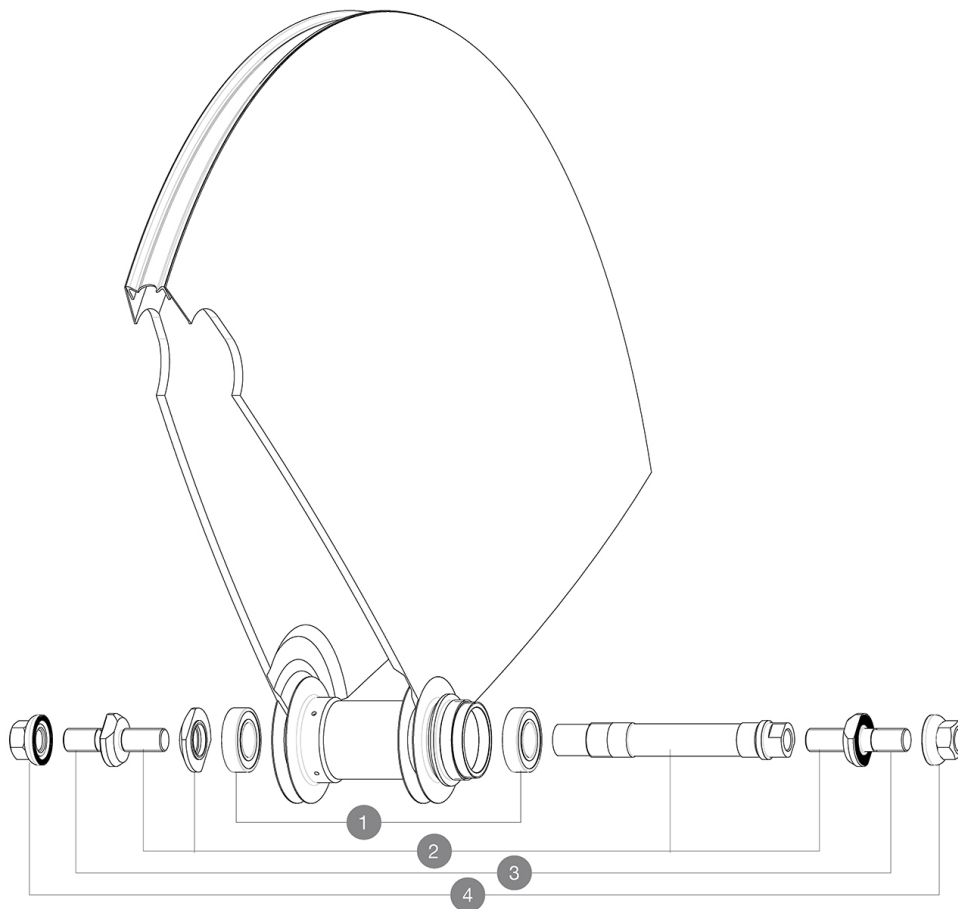

REFERENCES WHEELS

326664 COMETE TRACK 013 TUBULAR REAR

HUB SHELLS

1	M40129	KIT 2 BEARINGS 6902 15x28x7
2	M40128	REAR COMETE TRACK AXLE + ADJT.NUT + FORK SUPPORTS
3	V2390101	KIT OF 2 END BOLTS AXLE PART FOR COMETE TRACK
4	M40772	NUT/WASHER KIT TRACK R.COMETE

MAVIC *Comete Track***DELIVERED WITH**

Fixing nuts	
Fixing nuts	
Wheelbag	
Wheelbag	
Valve extender	
Valve extender	
Cog lock nut	
Cog lock nut	
User guide	
User guide	

Specifications**RIMS**

- Recommended tyre sizes : 19 to 28 mm

WHEEL HUB

- Body : aluminum
- Body : aluminum
- Color : black
- Axle material : aluminum

QRM

- Axle material : aluminum

Fixed cog

QRM

Fixed cog

WHEEL WEIGHTS

Wheel weight