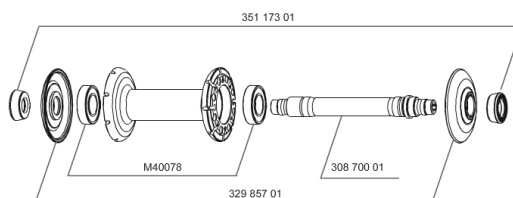

REFERENCES WHEELS

327998 C. CARBONE 80 013 TUB FRT WTS

RIMS

&NBSP;:

32976910 KIT FRONT COSMIC CARBONE 80 2013 RIM

SPOKES

30863201 KIT 10 FT/NDS CXR80/CC80 2013 BLK SPK 235mm

HUB SHELLS

MAVIC *Cosmic Carbone 80 T***DELIVERED WITH**

BR601 quick releases	
Wheelbags	
Carbon brake pads	
Valve extender	
Multifonction adjustment wrench	
User guide	

Specifications**RIMS**

- **Material** : 100% woven 3K carbon fiber
- **Color** : carbon
- **Height** : 80 mm
- **Drilling** : traditional
- **Eyelet** : not eyeleted
- **Brake track** : carbon
- **Valve hole diameter** : 6.5 mm
- **Tyre** : tubular
- **ETRTO size** : 28" tubular
- **Recommended tyre sizes** : 19 to 28 mm

SPOKES

- **Material** : steel
- **Shape** : straight pull, bladed, double butted
- **Color** : black
- **Nipples** : ABS, aluminum, black
- **Count** : front 16, rear 20
- **Lacing** : radial front and rear non-drive side, crossed 2 rear drive side

WHEEL HUB

- **Front and rear bodies** : aluminum
- **Color** : black
- **Front and rear axle material** : aluminum QRM+ FTS-L steel

WHEEL WEIGHTS

Wheel weight 725