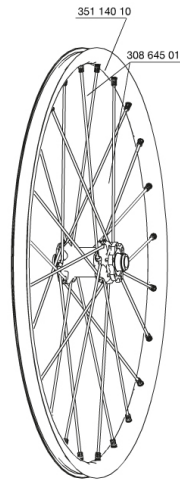

## REFERENZEN RÄDER

328483	CROSSMAX ST 013 DclFRT15mm	328477	CROSSMAX ST 013 D6lFRT15mm
328490	CROSSMAX ST 013 LeftyFRT		

### RIMS

&NBSP;:

35114010	FRONT CROSSMAX ST RIM
----------	-----------------------

### SPOKES

30864501	14 SPOKES M7/7 BLK FRT CROSSMAX ST/SX 12 261,5mm
----------	--

### HUB SHELLS

30870501	FRONT AXLE 20mm CROSSMAX ST/SX + DEEMAX ULTI 2012
M40179	FRONT BEARING 25x37x7 20mm AXLE