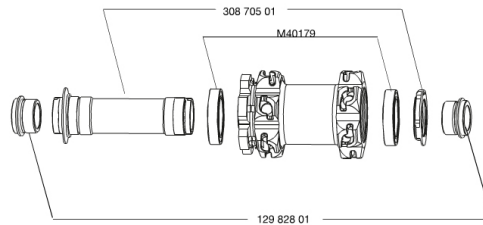

REFERENZEN RÄDER

| | | | |
|--------|----------------------------|--------|----------------------------|
| 328483 | CROSSMAX ST 013 DclFRT15mm | 328477 | CROSSMAX ST 013 D6lFRT15mm |
| 328490 | CROSSMAX ST 013 LeftyFRT | | |

RIMS

&NBSP;:

| | |
|----------|-----------------------|
| 35114010 | FRONT CROSSMAX ST RIM |
|----------|-----------------------|

SPOKES

| | |
|----------|--|
| 30864501 | 14 SPOKES M7/7 BLK FRT CROSSMAX ST/SX 12 261,5mm |
|----------|--|

HUB SHELLS

| | |
|----------|---|
| 30870501 | FRONT AXLE 20mm CROSSMAX ST/SX + DEEMAX ULTI 2012 |
| M40179 | FRONT BEARING 25x37x7 20mm AXLE |

ADAPTERS

| | |
|----------|--------------------------------|
| 12982801 | 15mm ADAPTER KIT - 2012 WHEELS |
|----------|--------------------------------|