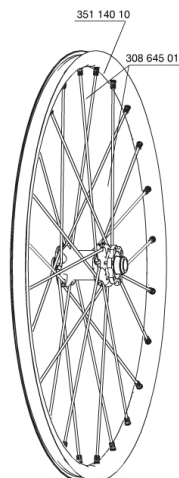

REFERENCES WHEELS

328483	CROSSMAX ST 013 DclFRT15mm	328477	CROSSMAX ST 013 D6lFRT15mm
328490	CROSSMAX ST 013 LeftyFRT		

RIMS

&NBSP;:

35114010	KIT FRONT CROSSMAX ST RIM
----------	---------------------------

SPOKES

30864501	KIT 14 FT M7/7 CROSSMAX ST/SX SPK 261,5mm
----------	---

HUB SHELLS

30870501	FRONT AXLE 20mm CROSSMAX + DEEMAX ULTI 2012
M40179	FRONT BEARING 25x37x7 20mm AXLE

ADAPTERS

12982801	ADAPTER Ft 20 to 15mm
----------	-----------------------

MAVIC *Crossmax ST*

DELIVERED WITH

BX601 rear quick release	
BX601 rear quick release	
UST valve and accessories	
UST valve and accessories	
Front 15 mm adapters	
Front 15 mm adapters	
Rear QR adapters	
Rear QR adapters	
Rear 12x142mm adapters	
Rear 12x142mm adapters	
Specific disc bolts	
Specific disc bolts	
Computer magnet (front wheel)	
Computer magnet (front wheel)	
Multifonction adjustment wrench	
Multifonction adjustment wrench	
User guide	
User guide	