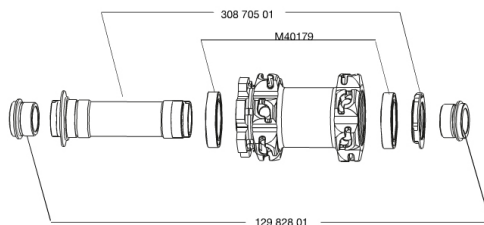

REFERENCES WHEELS

328483	CROSSMAX ST 013 DclFRT15mm	328477	CROSSMAX ST 013 D6lFRT15mm
328490	CROSSMAX ST 013 LeftyFRT		

RIMS

&NBSP;:

35114010	KIT FRONT CROSSMAX ST RIM
----------	---------------------------

SPOKES

30864501	KIT 14 FT M7/7 CROSSMAX ST/SX SPK 261,5mm
----------	---

HUB SHELLS

30870501	FRONT AXLE 20mm CROSSMAX + DEEMAX ULTI 2012
M40179	FRONT BEARING 25x37x7 20mm AXLE

ADAPTERS

12982801	ADAPTER Ft 20 to 15mm
----------	-----------------------

MAVIC *Crossmax ST*

DELIVERED WITH

BX601 rear quick release	
BX601 rear quick release	
UST valve and accessories	
UST valve and accessories	
Front 15 mm adapters	
Front 15 mm adapters	
Rear QR adapters	
Rear QR adapters	
Rear 12x142mm adapters	
Rear 12x142mm adapters	
Specific disc bolts	
Specific disc bolts	
Computer magnet (front wheel)	
Computer magnet (front wheel)	
Multifonction adjustment wrench	
Multifonction adjustment wrench	
User guide	
User guide	