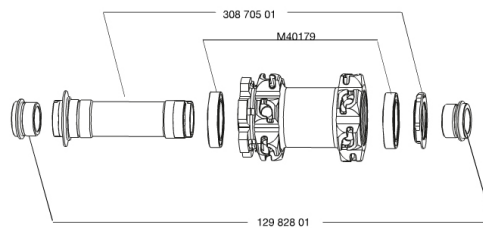

## REFERENCES WHEELS

328483	CROSSMAX ST 013 DclFRT15mm	328477	CROSSMAX ST 013 D6lFRT15mm
328490	CROSSMAX ST 013 LeftyFRT		

### SPOKES

30864501	KIT 14 FT M7/7 CROSSMAX ST/SX SPK 261,5mm
----------	---