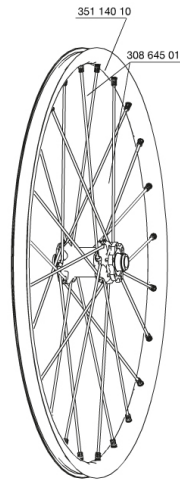

## REFERENCES WHEELS

328483	CROSSMAX ST 013 DclFRT15mm	328477	CROSSMAX ST 013 D6lFRT15mm
328490	CROSSMAX ST 013 LeftyFRT		

### RIMS

&NBSP;:

35114010	KIT FRONT CROSSMAX ST RIM
----------	---------------------------

### SPOKES

30864501	KIT 14 FT M7/7 CROSSMAX ST/SX SPK 261,5mm
----------	---

### HUB SHELLS

M40179	FRONT BEARING 25x37x7 20mm AXLE
30870501	FRONT AXLE 20mm CROSSMAX + DEEMAX ULTI 2012