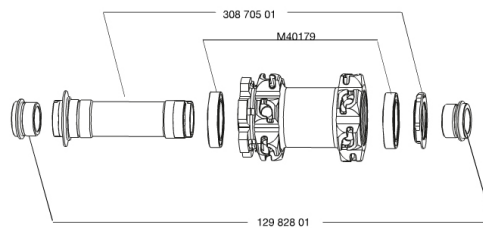

REFERENCES WHEELS

328483	CROSSMAX ST 013 DclFRT15mm	328477	CROSSMAX ST 013 D6lFRT15mm
328490	CROSSMAX ST 013 LeftyFRT		

RIMS

&NBSP;:

35114010	KIT FRONT CROSSMAX ST RIM
----------	---------------------------

SPOKES

30864501	KIT 14 FT M7/7 CROSSMAX ST/SX SPK 261,5mm
----------	---

HUB SHELLS

30870501	FRONT AXLE 20mm CROSSMAX + DEEMAX ULTI 2012
M40179	FRONT BEARING 25x37x7 20mm AXLE

ADAPTERS

12982801	ADAPTER Ft 20 to 15mm
----------	-----------------------

MAVIC *Crossmax ST*

DELIVERED WITH

BX601 rear quick release	
BX601 rear quick release	
UST valve and accessories	
UST valve and accessories	
Front 15 mm adapters	
Front 15 mm adapters	
Rear QR adapters	
Rear QR adapters	
Rear 12x142mm adapters	
Rear 12x142mm adapters	
Specific disc bolts	
Specific disc bolts	
Computer magnet (front wheel)	
Computer magnet (front wheel)	
Multifonction adjustment wrench	
Multifonction adjustment wrench	
User guide	
User guide	