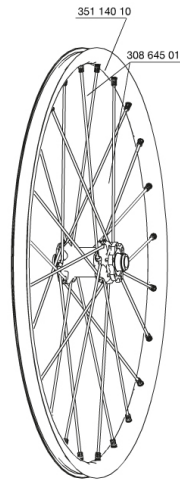

REFERENCES WHEELS

328483	CROSSMAX ST 013 DclFRT15mm	328477	CROSSMAX ST 013 D6lFRT15mm
328490	CROSSMAX ST 013 LeftyFRT		

RIMS

&NBSP;:

35114010	KIT FRONT CROSSMAX ST RIM
----------	---------------------------

SPOKES

30864501	KIT 14 FT M7/7 CROSSMAX ST/SX SPK 261,5mm
----------	---

HUB SHELLS

30870501	FRONT AXLE 20mm CROSSMAX + DEEMAX ULTI 2012
M40179	FRONT BEARING 25x37x7 20mm AXLE

ADAPTERS

12982801	ADAPTER Ft 20 to 15mm
----------	-----------------------

MAVIC *Crossmax ST*

DELIVERED WITH

BX601 rear quick release	
BX601 rear quick release	
UST valve and accessories	
UST valve and accessories	
Front 15 mm adapters	
Front 15 mm adapters	
Rear QR adapters	
Rear QR adapters	
Rear 12x142mm adapters	
Rear 12x142mm adapters	
Specific disc bolts	
Specific disc bolts	
Computer magnet (front wheel)	
Computer magnet (front wheel)	
Multifonction adjustment wrench	
Multifonction adjustment wrench	
User guide	
User guide	