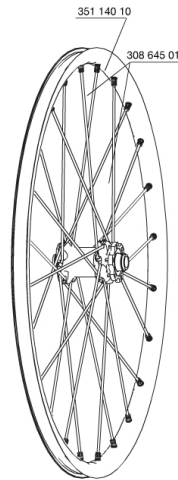

REFERENCES WHEELS

328483	CROSSMAX ST 013 DclFRT15mm	328477	CROSSMAX ST 013 D6lFRT15mm
328490	CROSSMAX ST 013 LeftyFRT		

RIMS

&NBSP;:

35114010	KIT FRONT CROSSMAX ST RIM
----------	---------------------------

SPOKES

30864501	KIT 14 FT M7/7 CROSSMAX ST/SX SPK 261,5mm
----------	---

HUB SHELLS

30870501	FRONT AXLE 20mm CROSSMAX + DEEMAX ULTI 2012
M40179	FRONT BEARING 25x37x7 20mm AXLE

ADAPTERS

12982801	ADAPTER Ft 20 to 15mm
----------	-----------------------

MAVIC *Crossmax ST*

DELIVERED WITH

BX601 rear quick release	
BX601 rear quick release	
UST valve and accessories	
UST valve and accessories	
Front 15 mm adapters	
Front 15 mm adapters	
Rear QR adapters	
Rear QR adapters	
Rear 12x142mm adapters	
Rear 12x142mm adapters	
Specific disc bolts	
Specific disc bolts	
Computer magnet (front wheel)	
Computer magnet (front wheel)	
Multifonction adjustment wrench	
Multifonction adjustment wrench	
User guide	
User guide	