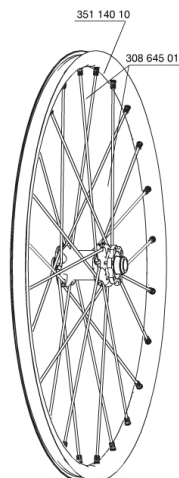

REFERENCES WHEELS

328483	CROSSMAX ST 013 DclFRT15mm	328477	CROSSMAX ST 013 D6lFRT15mm
328490	CROSSMAX ST 013 LeftyFRT		

RIMS

&NBSP;:

35114010	KIT FRONT CROSSMAX ST RIM
----------	---------------------------

SPOKES

30864501	KIT 14 FT M7/7 CROSSMAX ST/SX SPK 261,5mm
----------	---

HUB SHELLS

30870501	FRONT AXLE 20mm CROSSMAX + DEEMAX ULTI 2012
M40179	FRONT BEARING 25x37x7 20mm AXLE

ADAPTERS

12982801	ADAPTER Ft 20 to 15mm
----------	-----------------------

MAVIC Crossmax ST

DELIVERED WITH

BX601 rear quick release	
BX601 rear quick release	
UST valve and accessories	
UST valve and accessories	
Front 15 mm adapters	
Front 15 mm adapters	
Rear QR adapters	
Rear QR adapters	
Rear 12x142mm adapters	
Rear 12x142mm adapters	
Specific disc bolts	
Specific disc bolts	
Computer magnet (front wheel)	
Computer magnet (front wheel)	
Multifonction adjustment wrench	
Multifonction adjustment wrench	
User guide	
User guide	