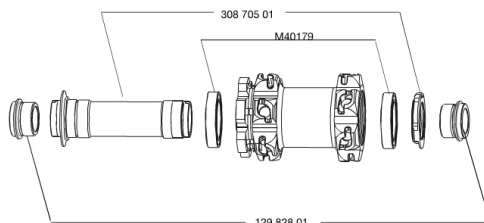

REFERENCES WHEELS

328483	CROSSMAX ST 013 DclFRT15mm	328477	CROSSMAX ST 013 D6lFRT15mm
328490	CROSSMAX ST 013 LeftyFRT		

RIMS

&NBSP;:

35114010	KIT FRONT CROSSMAX ST RIM
----------	---------------------------

SPOKES

30864501	KIT 14 FT M7/7 CROSSMAX ST/SX SPK 261,5mm
----------	---

HUB SHELLS

30870501	FRONT AXLE 20mm CROSSMAX + DEEMAX ULTI 2012
M40179	FRONT BEARING 25x37x7 20mm AXLE

ADAPTERS

12982801	ADAPTER Ft 20 to 15mm
----------	-----------------------

MAVIC Crossmax ST

DELIVERED WITH

BX601 rear quick release	
BX601 rear quick release	
UST valve and accessories	
UST valve and accessories	
Front 15 mm adapters	
Front 15 mm adapters	
Rear QR adapters	
Rear QR adapters	
Rear 12x142mm adapters	
Rear 12x142mm adapters	
Specific disc bolts	
Specific disc bolts	
Computer magnet (front wheel)	
Computer magnet (front wheel)	
Multifonction adjustment wrench	
Multifonction adjustment wrench	
User guide	
User guide	